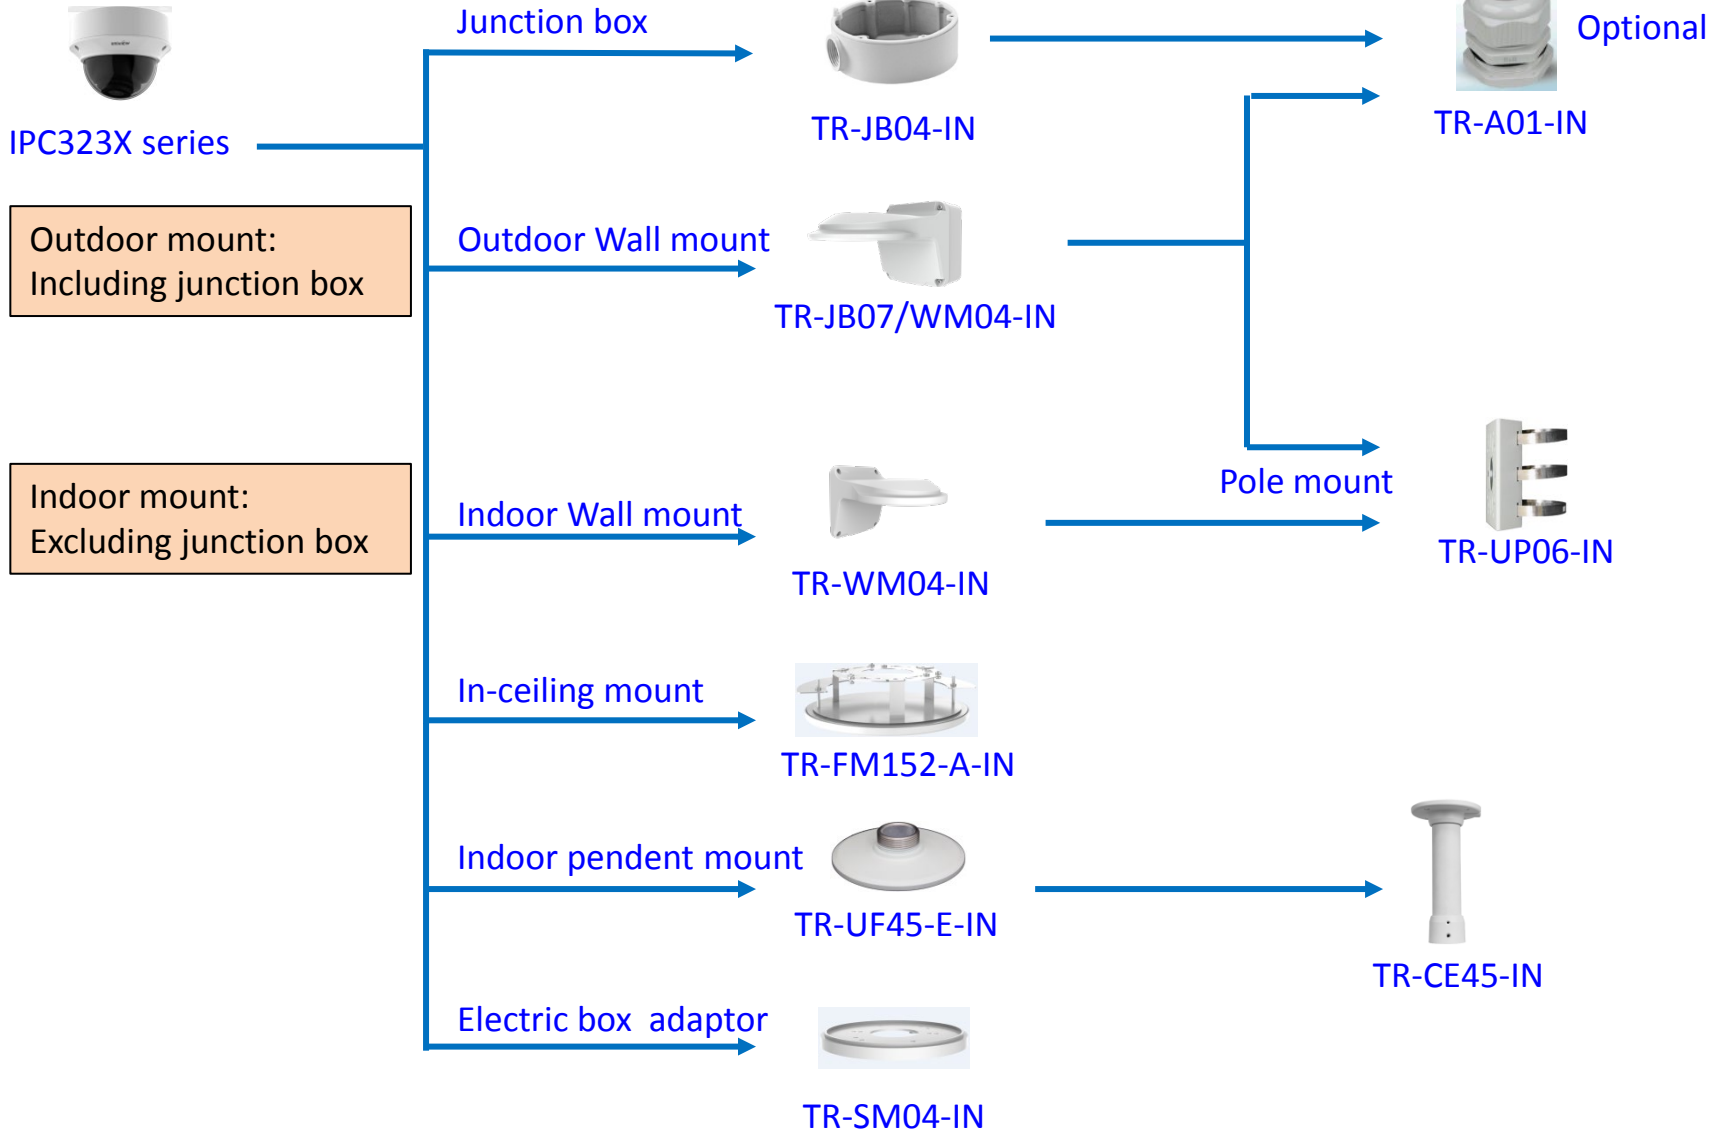

IPC Accessories Installation Guide

2018-07-10

Dome camera mount

Fixed lens dome camera mount

IPC32X S/E/L series

Junction box

TR-JB03-D-IN

Wall mount

TR-WM03-C-IN

Further water resistance

TR-JB07/WM03-C-IN

Indoor Wall mount

Indoor pendent mount

TR-UF45-J-IN

NPT 3/4" Plastic Waterproof joint

TR-A01-IN

Pole mount

TR-UP06-IN

TR-CE45-IN

Fixed dome camera mount

Fixed dome camera mount

Mini dome camera mount

8MP Fisheye camera mount

Bullet camera mount