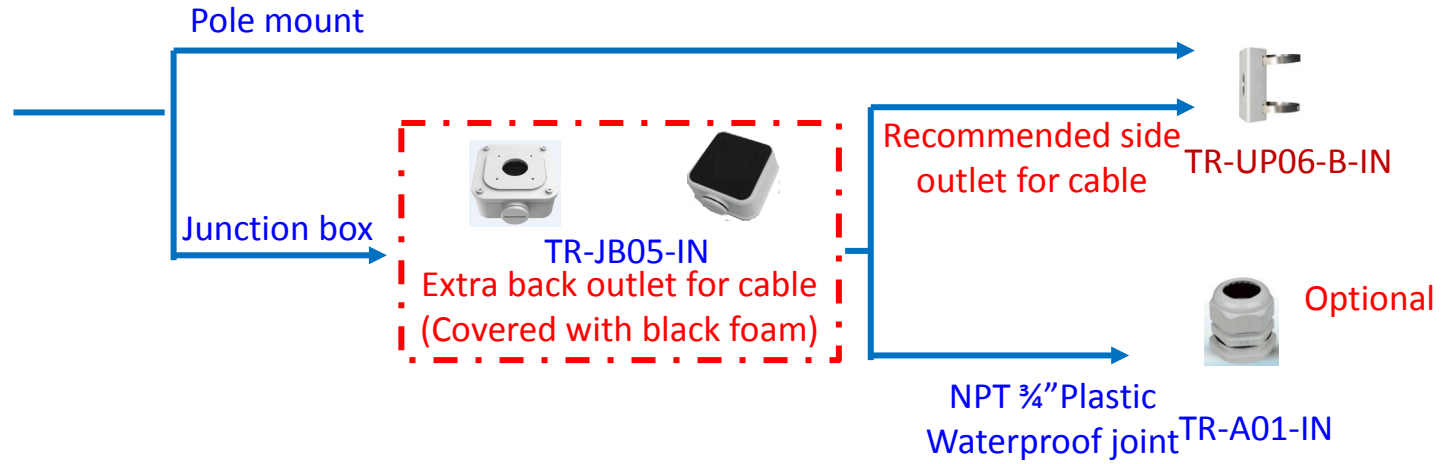

Bullet camera mount