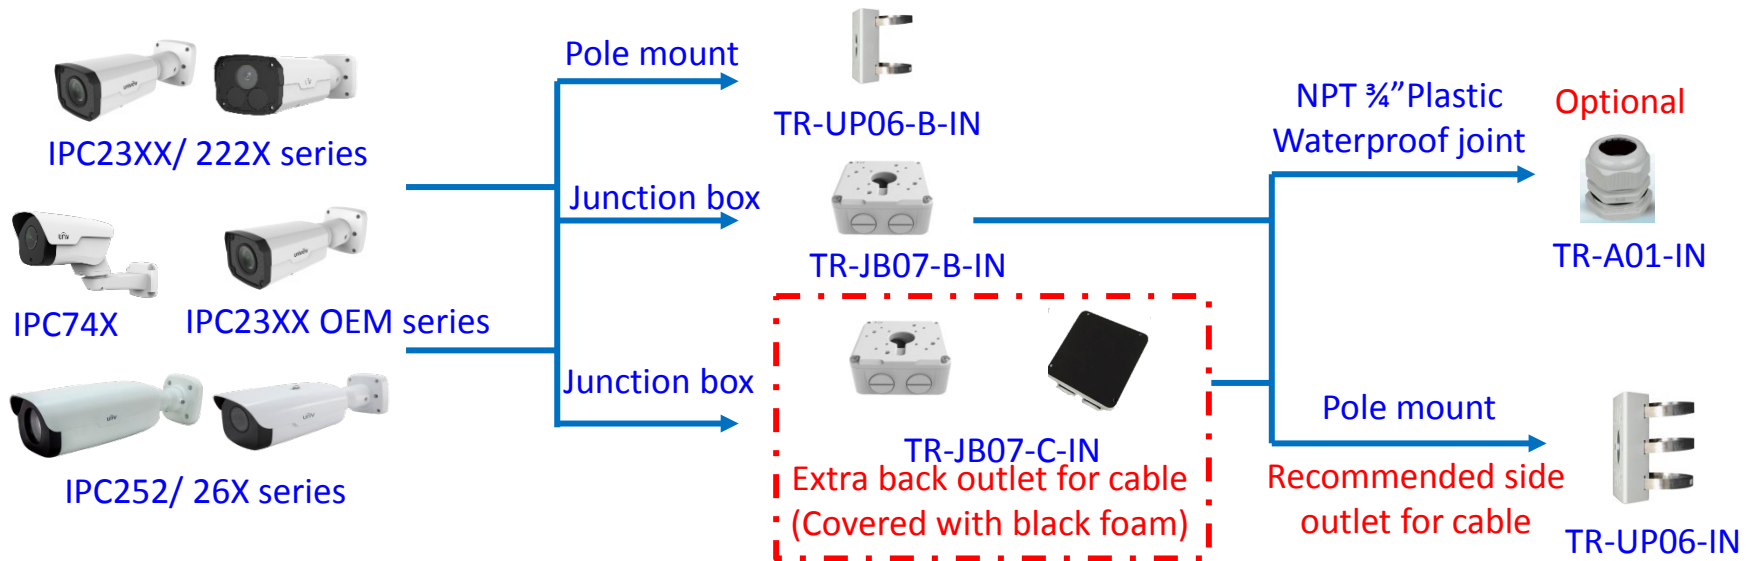

IPC Accessories Installation Guide

2018-07-10

Dome camera mount

Fixed lens dome camera mount

IPC32X S/E/L series

Junction box

TR-JB03-D-IN

Wall mount

Pole mount

TR-UP06-IN

TR-CE45-IN

Fixed dome camera mount

Fixed dome camera mount

Mini dome camera mount

8MP Fisheye camera mount

Bullet camera mount