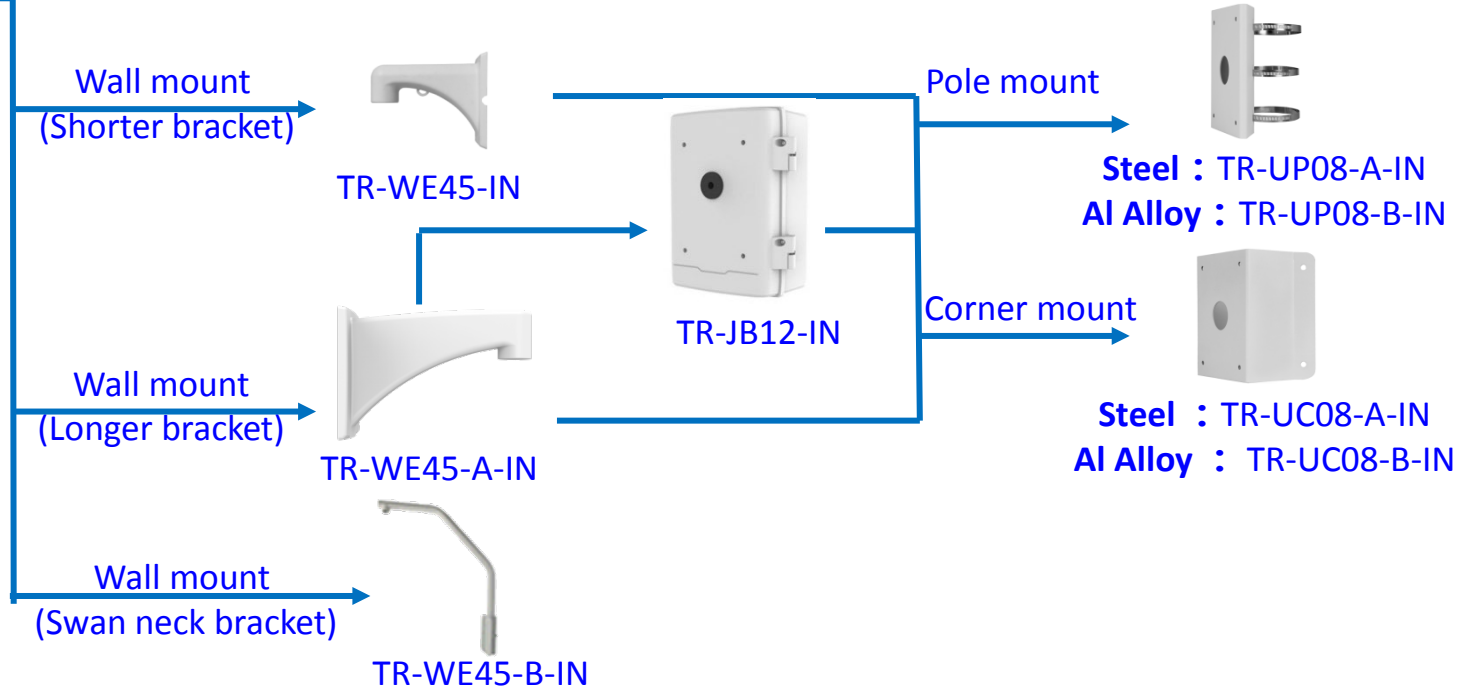

IPC Accessories Installation Guide

2018-07-10

Dome camera mount

Fixed lens dome camera mount

IPC32X S/E/L series

Junction box

TR-JB03-D-IN

Wall mount

Pole mount

TR-UP06-IN

TR-CE45-IN

Fixed dome camera mount

Fixed dome camera mount

Mini dome camera mount

8MP Fisheye camera mount

Bullet camera mount

Bullet camera mount

IPC21XX

Outdoor PTZ camera mount

IPC62xx Series
IPC63xx Series

Outdoor PTZ camera mount

Indoor PTZ camera mount