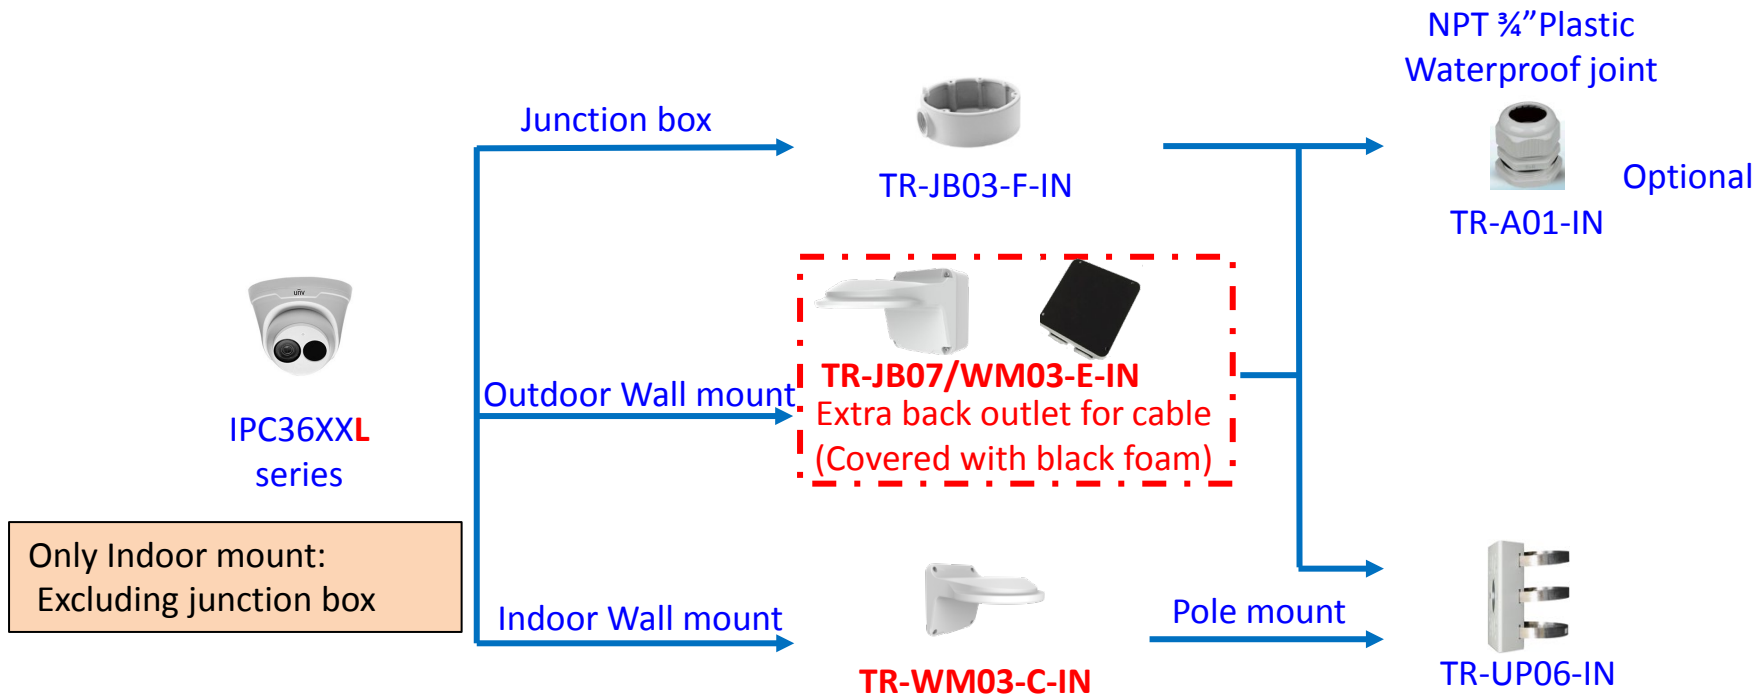

IPC Accessories Installation Guide

2018-07-10

Dome camera mount

Fixed lens dome camera mount

IPC32X S/E/L series

Junction box

TR-JB03-D-IN

Wall mount

Pole mount

TR-UP06-IN

TR-CE45-IN

Fixed dome camera mount

Fixed dome camera mount

Mini dome camera mount

8MP Fisheye camera mount

Bullet camera mount