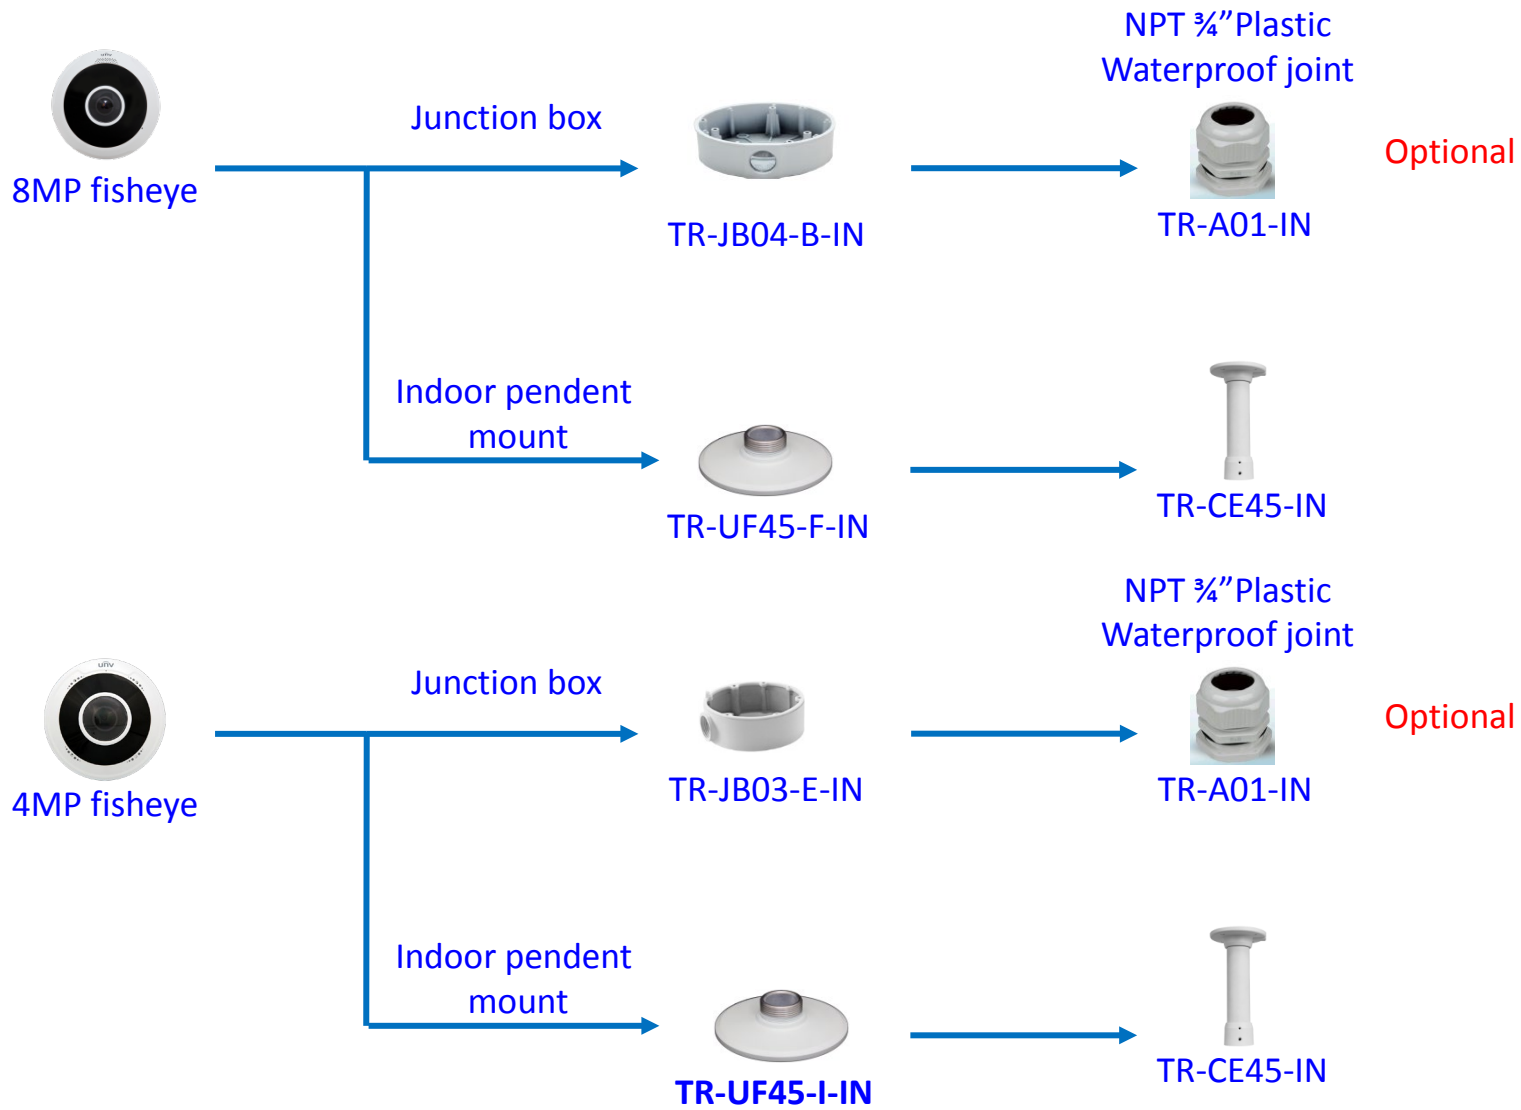

IPC Accessories Installation Guide

2018-07-10

Dome camera mount

Fixed lens dome camera mount

IPC32X S/E/L series

Junction box

TR-JB03-D-IN

Wall mount

Pole mount

TR-UP06-IN

TR-CE45-IN

Fixed dome camera mount

Fixed dome camera mount

Mini dome camera mount

8MP Fisheye camera mount

Bullet camera mount

Bullet camera mount

IPC21XX

Outdoor PTZ camera mount

IPC62xx Series
IPC63xx Series

Outdoor PTZ camera mount

Indoor PTZ camera mount