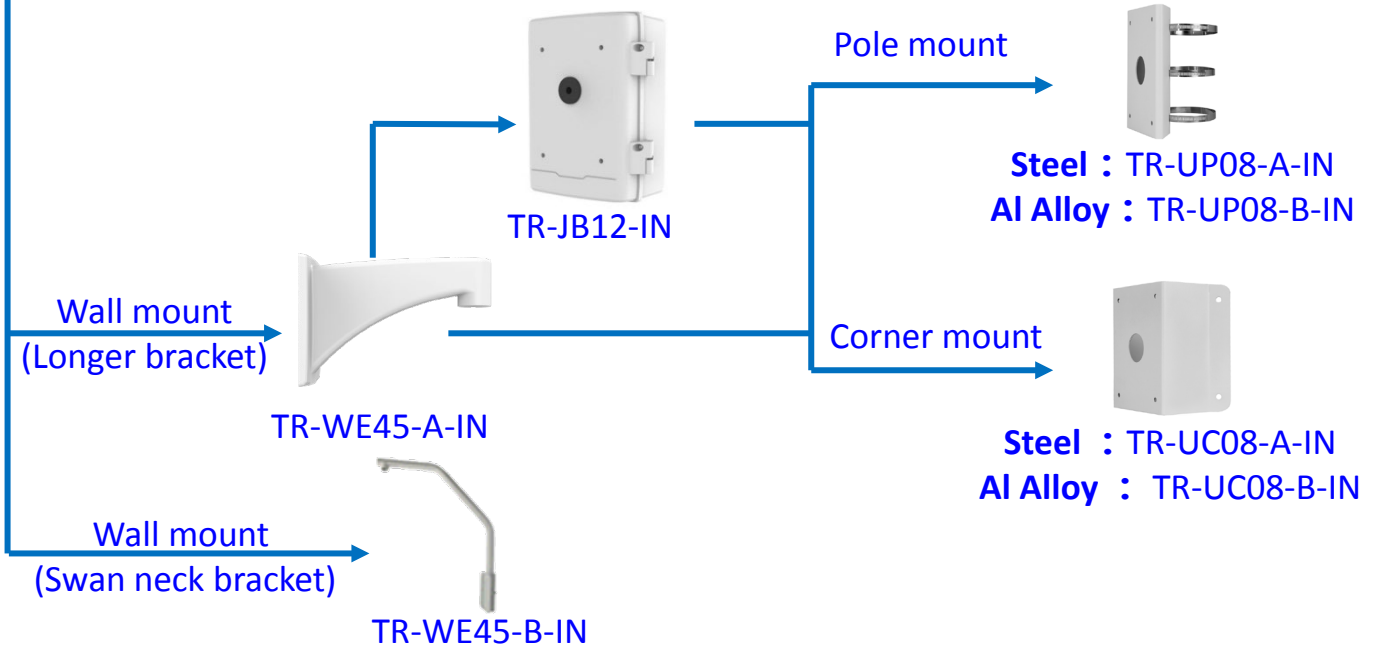

IPC Accessories Installation Guide

2018-07-10

Dome camera mount

Fixed lens dome camera mount

IPC32X S/E/L series

Junction box

TR-JB03-D-IN

Wall mount

Pole mount

TR-UP06-IN

TR-CE45-IN

Fixed dome camera mount

Fixed dome camera mount

Mini dome camera mount

8MP Fisheye camera mount

Bullet camera mount

Bullet camera mount

IPC21XX

Outdoor PTZ camera mount

IPC62xx Series
IPC63xx Series

Outdoor PTZ camera mount

Indoor PTZ camera mount