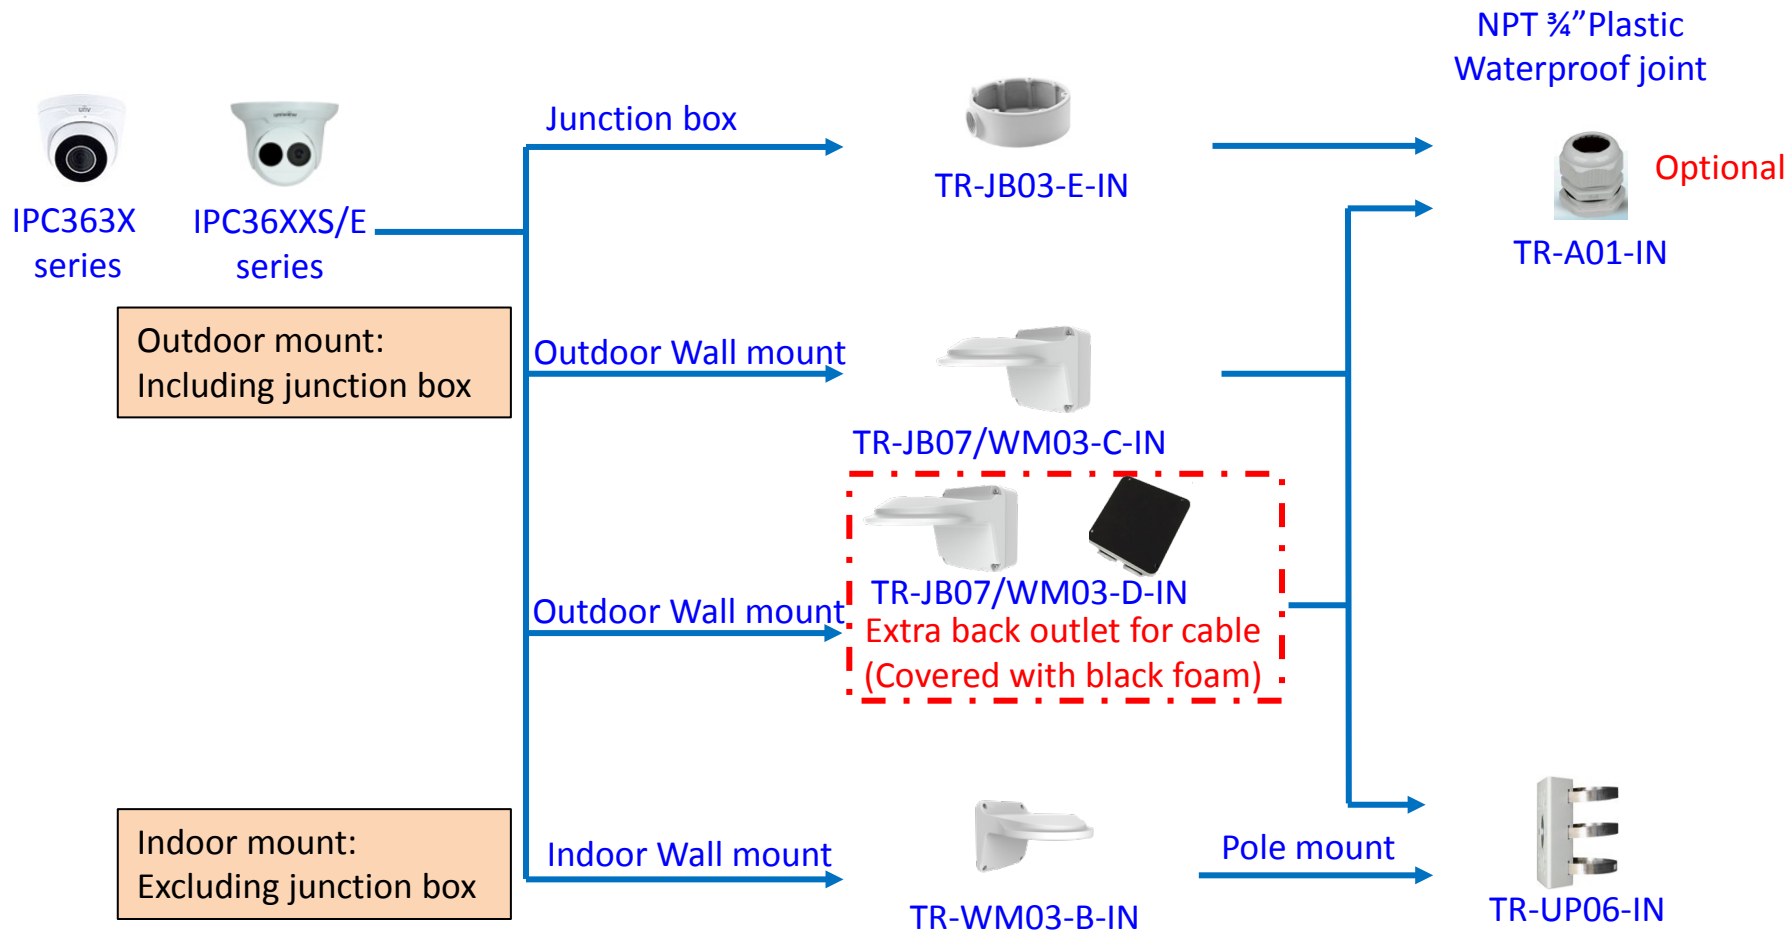

IPC Accessories Installation Guide

2018-07-10

Dome camera mount

Fixed lens dome camera mount

IPC32X S/E/L series

Junction box

TR-JB03-D-IN

Wall mount

Pole mount

TR-UP06-IN

TR-CE45-IN

Fixed dome camera mount

Fixed dome camera mount

Mini dome camera mount

8MP Fisheye camera mount

Bullet camera mount