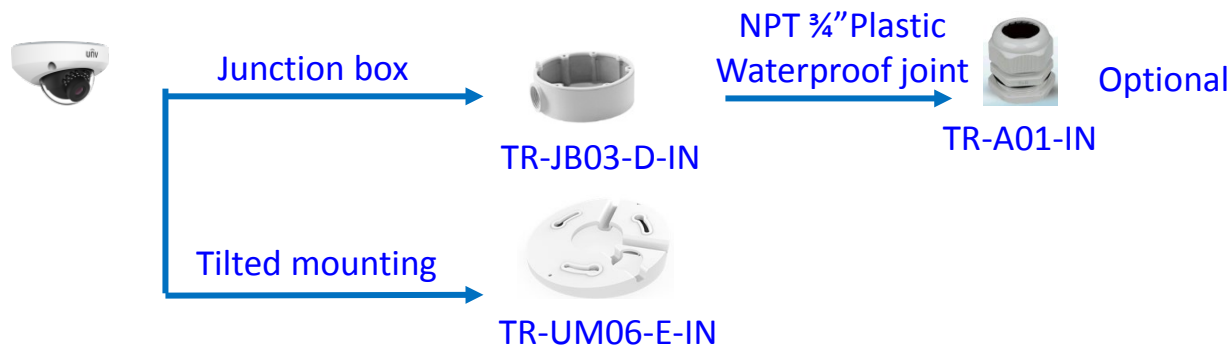

Pole mount

TR-UP06-IN

TR-CE45-IN

Fixed dome camera mount

Fixed dome camera mount

Mini dome camera mount

8MP Fisheye camera mount

Bullet camera mount