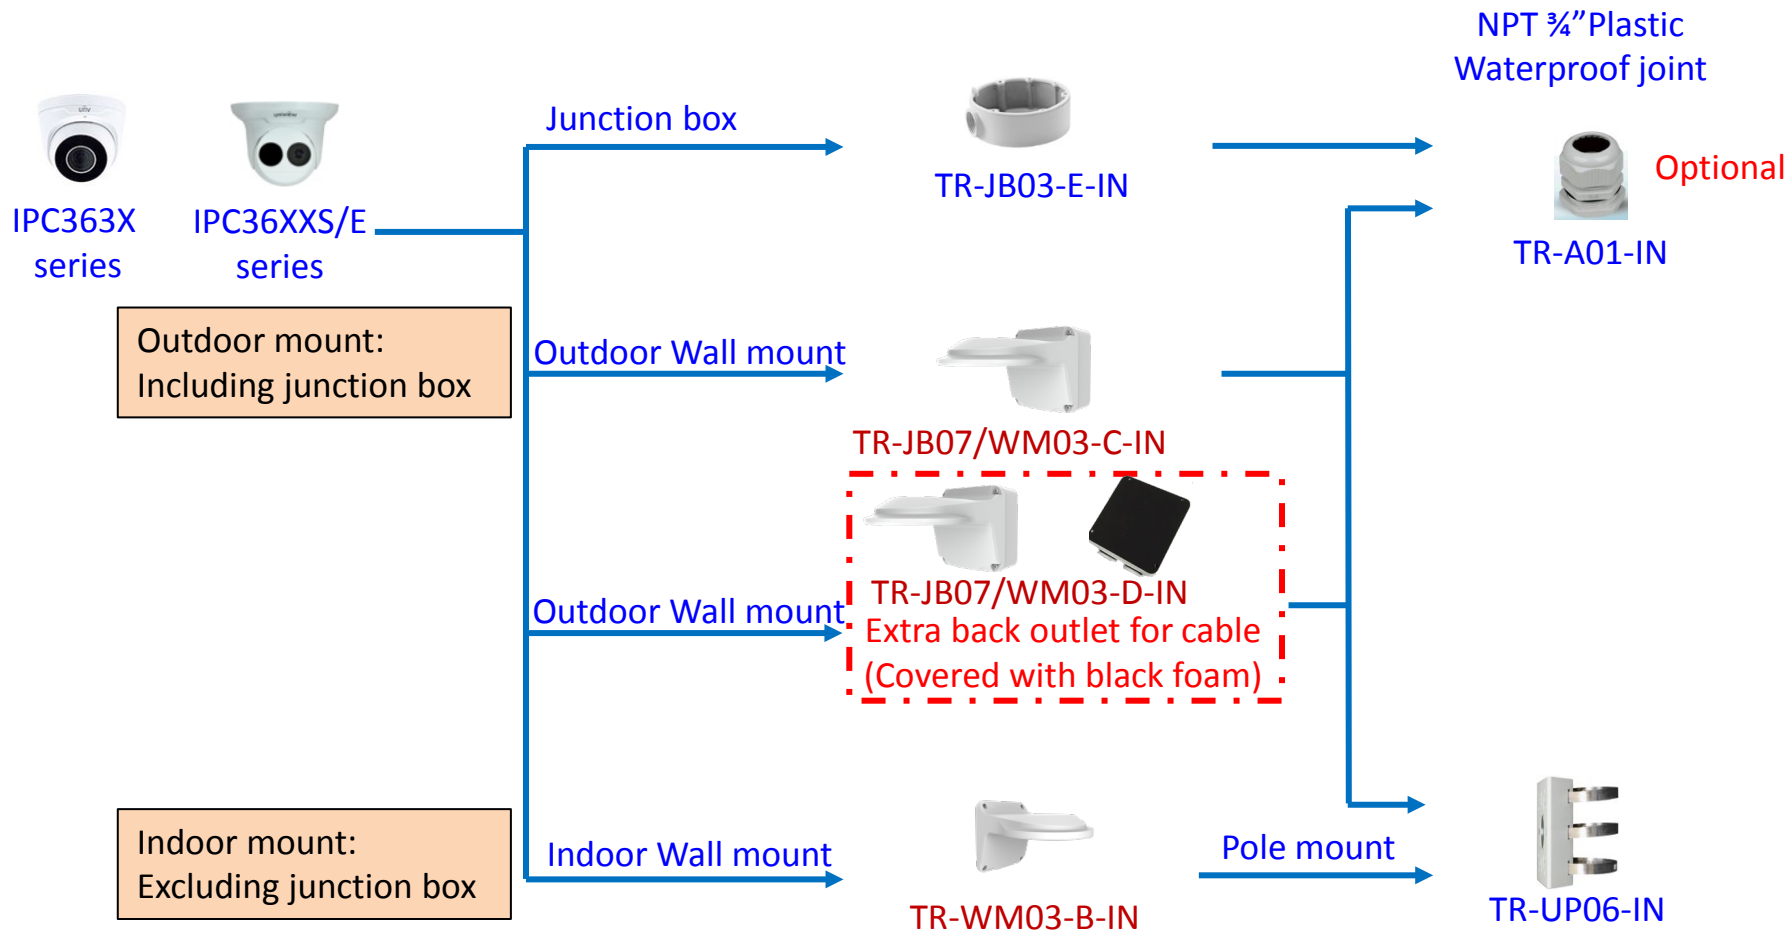

IPC Accessories Installation Guide

2018-06-04

Box camera mount

Indoor Wall mount

TR-WM06-C-IN

Indoor installation:
Wall /Pendent mount

TR-UM06-A-IN

Indoor installation

TR-CM06-IN
Pendent mount

TR-WM06-A-IN
Wall mount

TR-UV06-A-IN
Horizontal Pole mount

TR-UP06-IN
Pole mount

IPC54X/IPC56X
series

Dome camera mount

Fixed dome camera mount

Fixed dome camera mount

Fixed dome camera mount

Only Indoor mount:
Excluding junction box

Mini dome camera mount

8MP Fisheye camera mount

Bullet camera mount

Bullet camera mount

IPC21XX

Pole mount

Junction box

TR-JB05-IN

Extra back outlet for cable
(Covered with black foam)

Recommended side outlet for cable

TR-UP06-B-IN

Optional

NPT 3/4" Plastic
Waterproof joint

TR-A01-IN