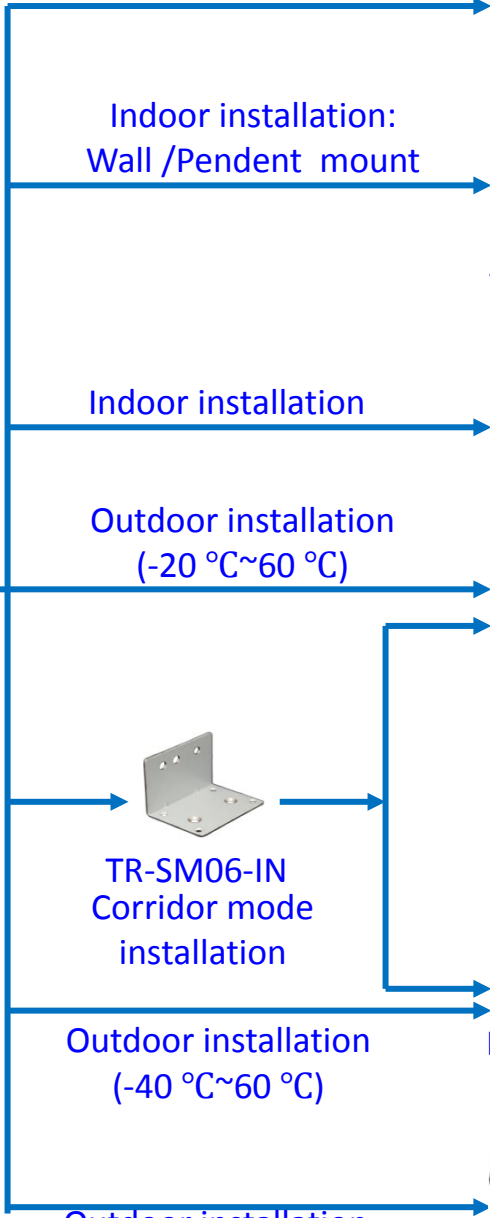

IPC Accessories Installation Guide

2018-06-04

Box camera mount

Indoor Wall mount

TR-WM06-C-IN

Indoor installation:
Wall /Pendent mount

TR-UM06-A-IN

Indoor installation

HS-108-IN

Outdoor installation
(-20 °C~60 °C)

HS-217S-IN

TR-SM06-IN
Corridor mode
installation

HS-217SHB-BL

Outdoor installation
(-40 °C~60 °C)

HS-217SHB-IR

Outdoor installation
Built-in IR LED
(-40 °C~60 °C)

TR-CM06-IN
Pendent mount

TR-WM06-A-IN
Wall mount

TR-UV06-A-IN
Horizontal Pole mount

TR-UP06-IN
Pole mount

IPC54X/IPC56X
series

Dome camera mount

Fixed dome camera mount

Fixed dome camera mount

Fixed dome camera mount

Only Indoor mount:
Excluding junction box

Mini dome camera mount

8MP Fisheye camera mount

Bullet camera mount

Bullet camera mount

IPC21XX

Pole mount