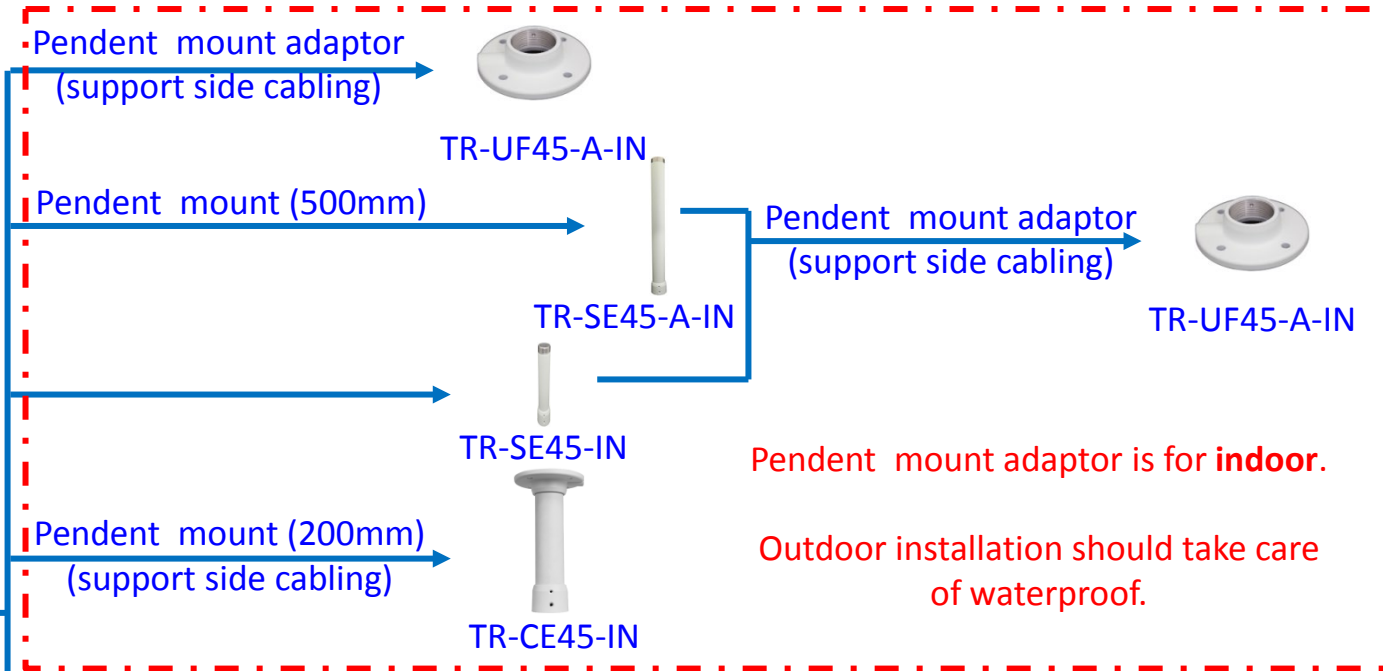

Junction box

TR-JB05-IN

Extra back outlet for cable
(Covered with black foam)

Recommended side outlet for cable

TR-UP06-B-IN

Optional

NPT 3/4" Plastic
Waterproof joint

TR-A01-IN

IPC21XX

Junction box

TR-JB06-IN

Outdoor PTZ camera mount

IPC62xx Series
IPC63xx Series

Outdoor PTZ camera mount

Indoor PTZ camera mount