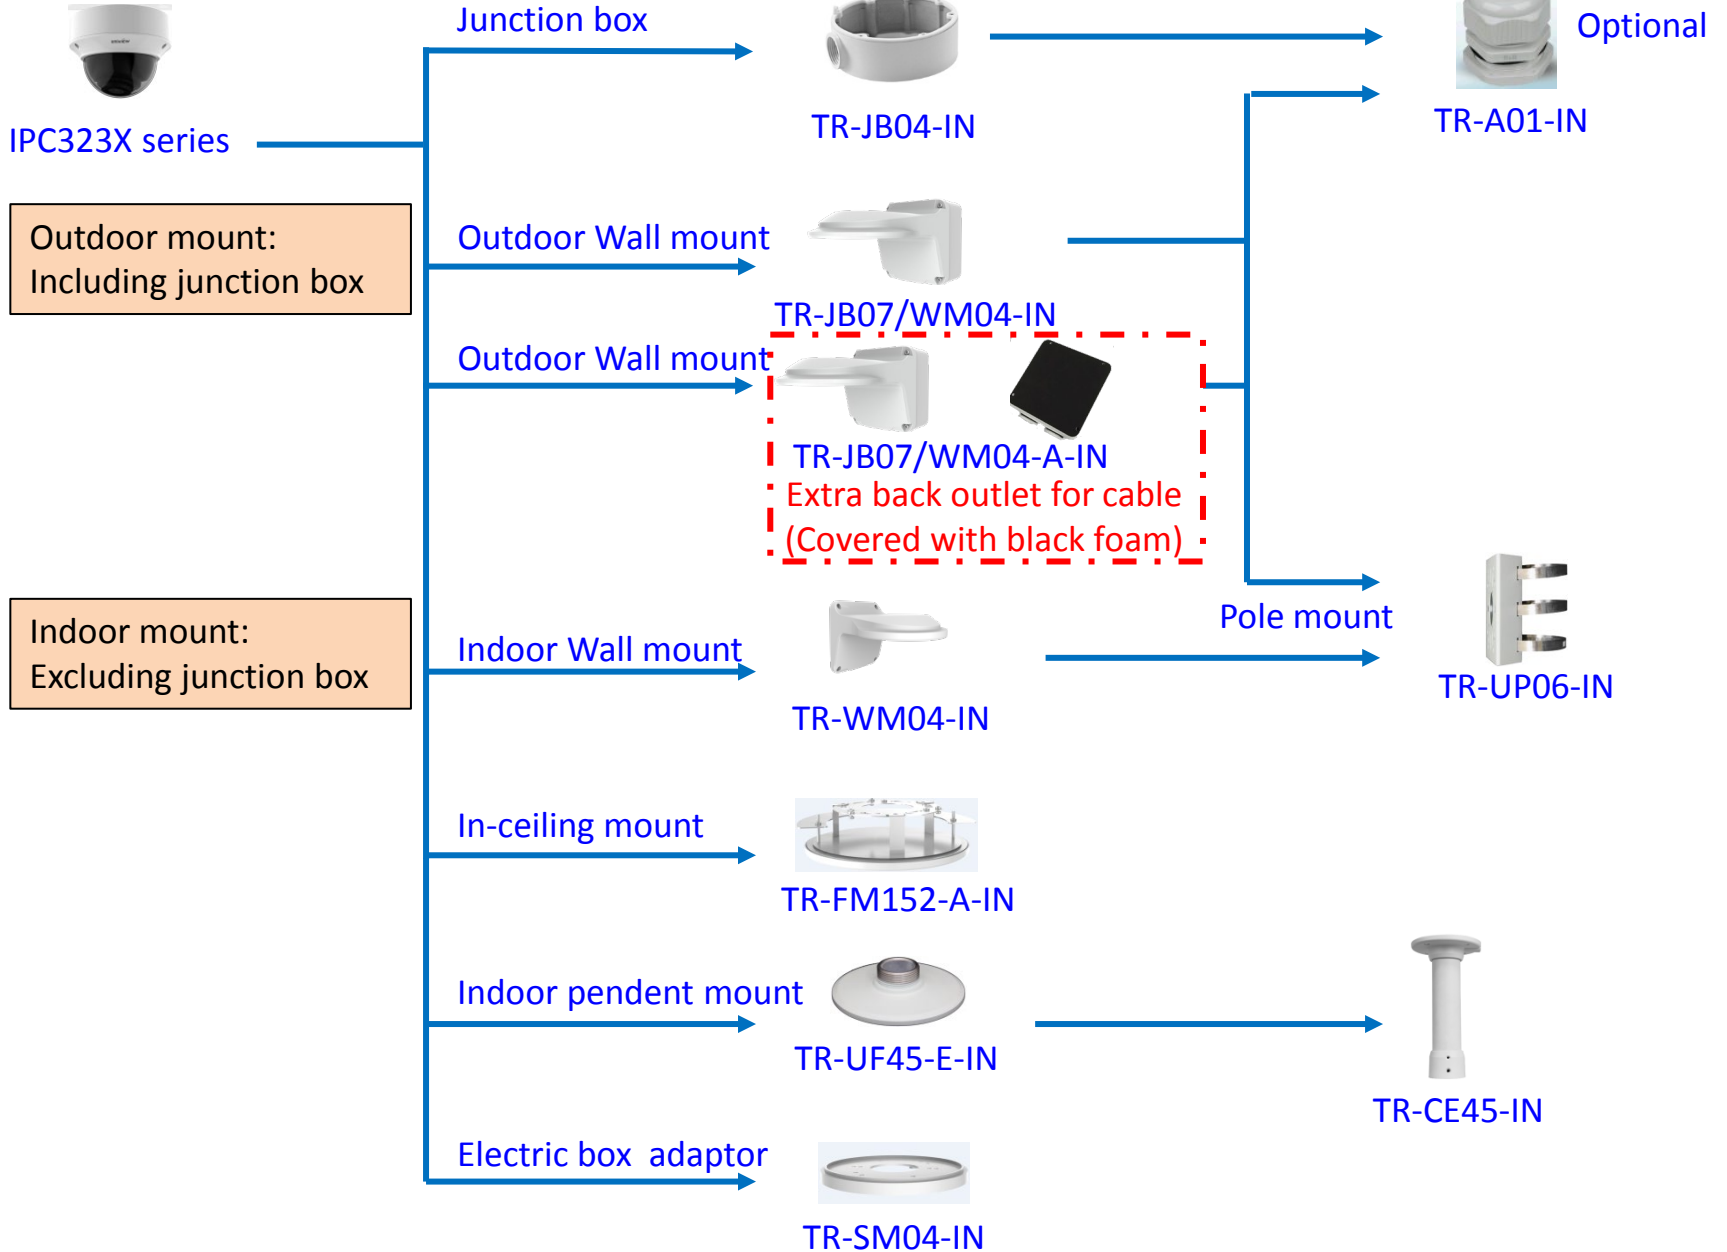

IPC Accessories Installation Guide

2018-06-04

Box camera mount

Indoor Wall mount

TR-WM06-C-IN

Indoor installation:
Wall /Pendent mount

TR-UM06-A-IN

Indoor installation

TR-CM06-IN
Pendent mount

TR-WM06-A-IN
Wall mount

TR-UV06-A-IN
Horizontal Pole mount

TR-UP06-IN
Pole mount

IPC54X/IPC56X
series

Dome camera mount

Fixed dome camera mount

Fixed dome camera mount

Fixed dome camera mount

Only Indoor mount:
Excluding junction box

Mini dome camera mount

8MP Fisheye camera mount

Bullet camera mount

Bullet camera mount

IPC21XX

Pole mount

Junction box

TR-JB05-IN

Extra back outlet for cable
(Covered with black foam)

Recommended side outlet for cable

TR-UP06-B-IN

Optional

NPT 3/4" Plastic
Waterproof joint

TR-A01-IN