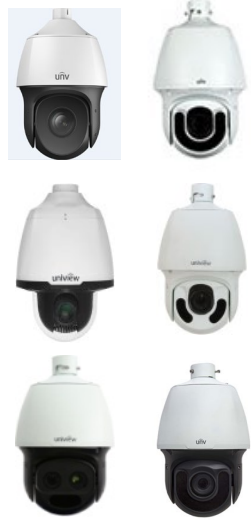

TR-CM06-IN
Pendent mount

TR-WM06-A-IN
Wall mount

TR-UV06-A-IN
Horizontal Pole mount

TR-UP06-IN
Pole mount

IPC54X/IPC56X
series

Dome camera mount

Fixed dome camera mount

Fixed dome camera mount

Fixed dome camera mount

Only Indoor mount:
Excluding junction box

Mini dome camera mount

8MP Fisheye camera mount

Bullet camera mount

Bullet camera mount

IPC21XX

Pole mount

Junction box

TR-JB05-IN

Extra back outlet for cable
(Covered with black foam)

Recommended side outlet for cable

TR-UP06-B-IN

Optional

NPT 3/4" Plastic
Waterproof joint

TR-A01-IN

IPC21XX

Junction box

TR-JB06-IN

Outdoor PTZ camera mount

IPC62xx Series
IPC63xx Series

Outdoor PTZ camera mount

Indoor PTZ camera mount