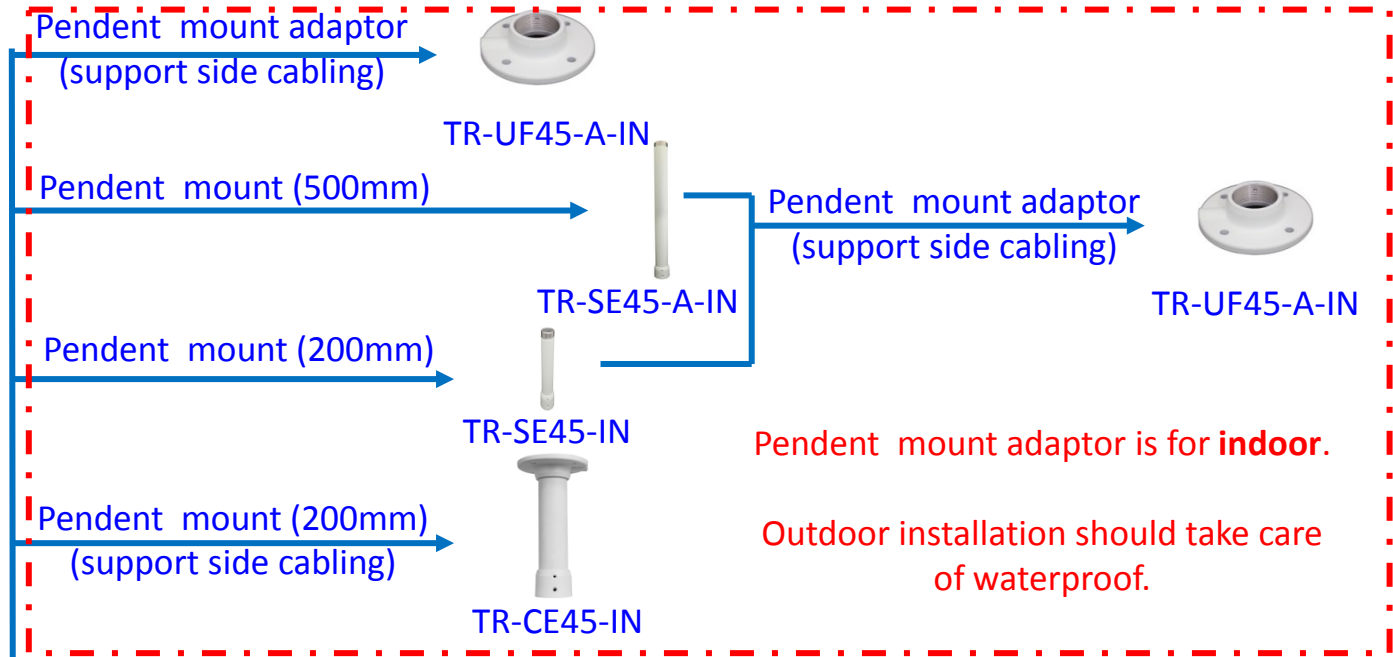

Junction box

TR-JB05-IN

Extra back outlet for cable
(Covered with black foam)

Recommended side outlet for cable

TR-UP06-B-IN

Optional

NPT 3/4" Plastic
Waterproof joint

TR-A01-IN

IPC21XX

Junction box

TR-JB06-IN

Outdoor PTZ camera mount

IPC62xx Series
IPC63xx Series

Outdoor PTZ camera mount

Indoor PTZ camera mount