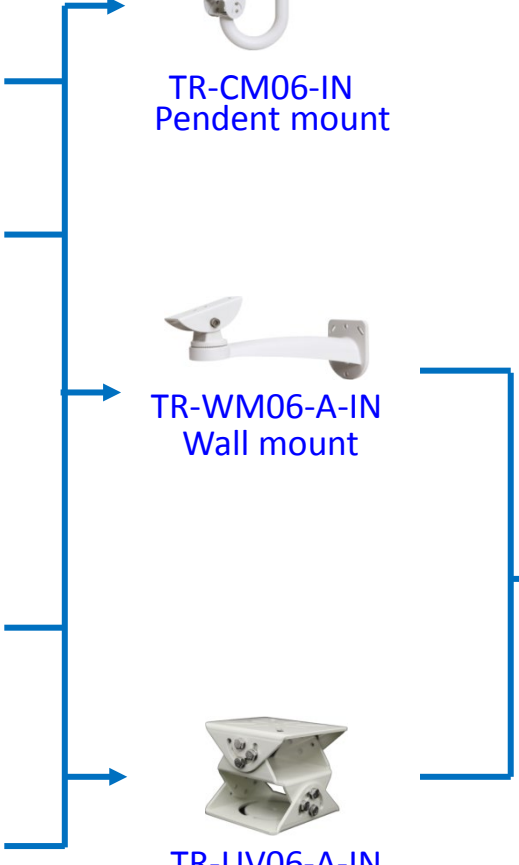

IPC Accessories Installation Guide

2018-06-04

Box camera mount

Indoor Wall mount

TR-WM06-C-IN

Indoor installation:
Wall /Pendent mount

TR-UM06-A-IN

Indoor installation

TR-CM06-IN
Pendent mount

TR-WM06-A-IN
Wall mount

TR-UV06-A-IN
Horizontal Pole mount

TR-UP06-IN
Pole mount

IPC54X/IPC56X
series

Dome camera mount

Fixed dome camera mount

Fixed dome camera mount

Fixed dome camera mount

Only Indoor mount:
Excluding junction box

Mini dome camera mount

8MP Fisheye camera mount

Bullet camera mount

Bullet camera mount

IPC21XX

Pole mount

Junction box

TR-JB05-IN

Extra back outlet for cable
(Covered with black foam)

Recommended side outlet for cable

TR-UP06-B-IN

Optional

NPT 3/4" Plastic
Waterproof joint

TR-A01-IN