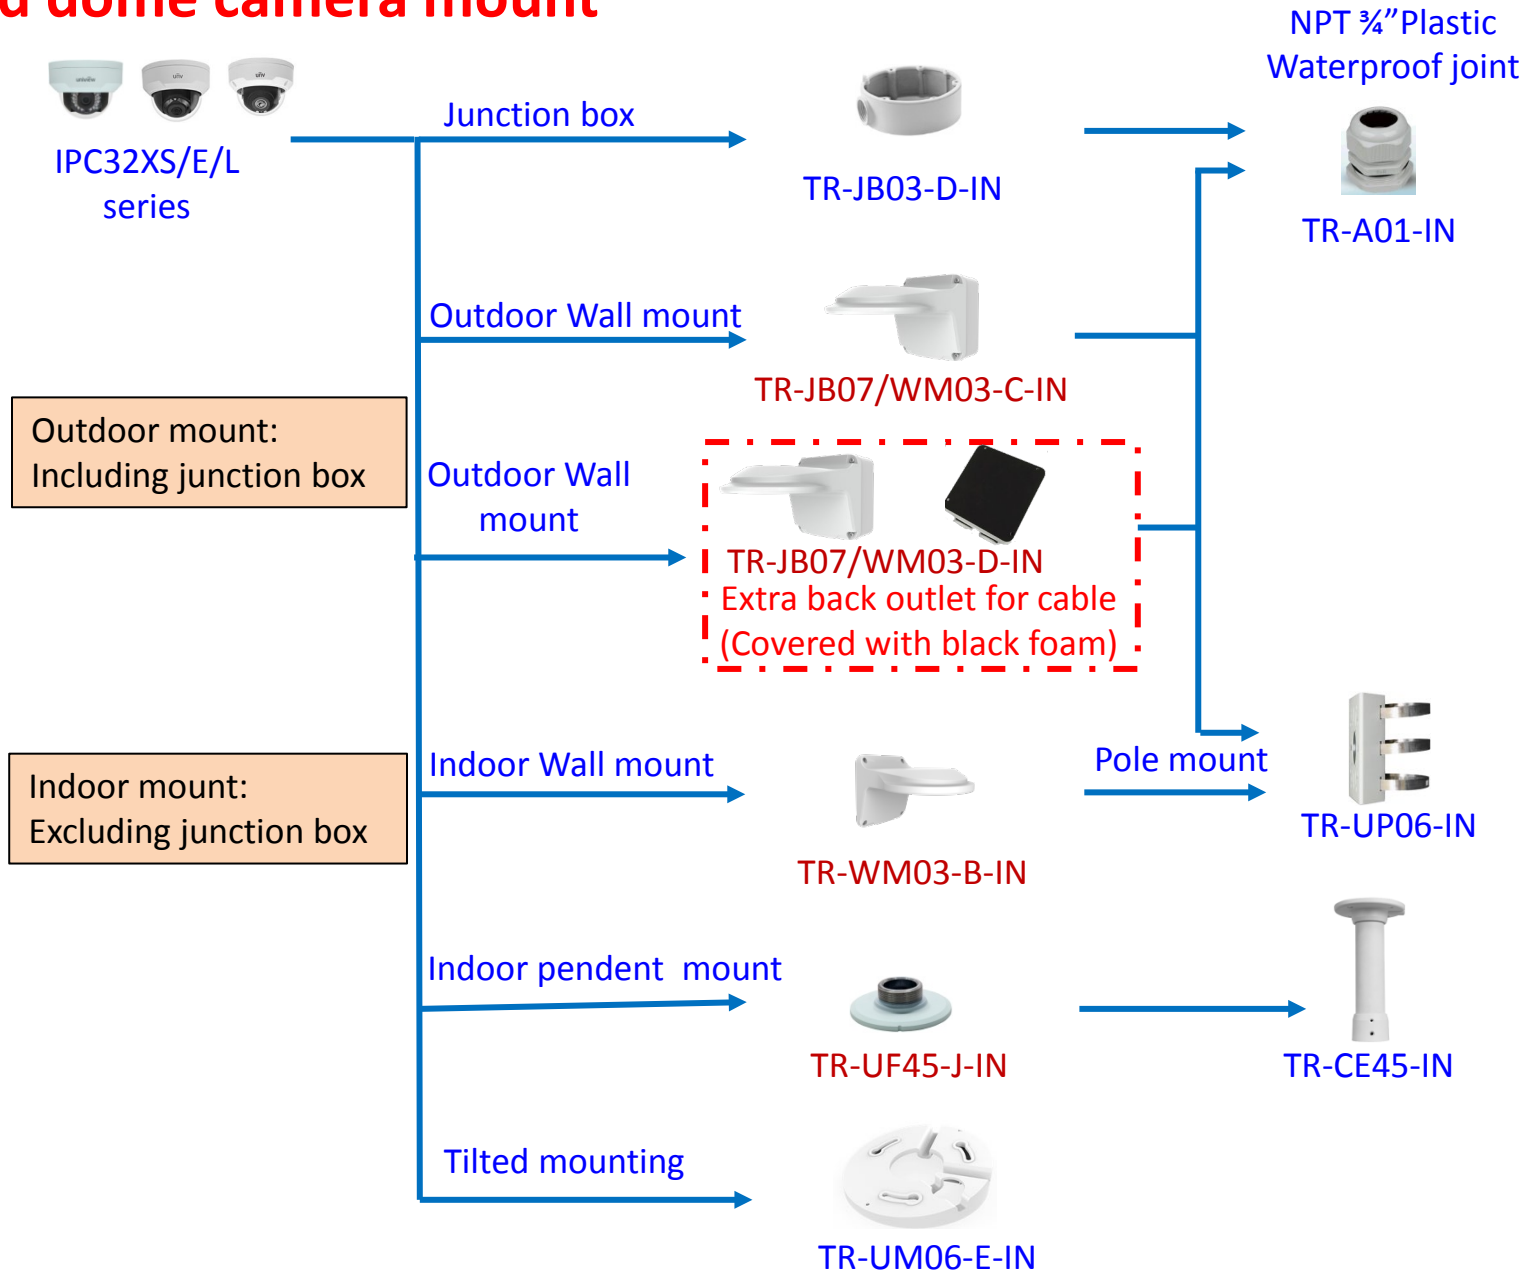

IPC Accessories Installation Guide

2018-06-04

Box camera mount

Indoor Wall mount

TR-WM06-C-IN

Indoor installation:
Wall /Pendent mount

TR-UM06-A-IN

Indoor installation

TR-CM06-IN
Pendent mount

TR-WM06-A-IN
Wall mount

TR-UV06-A-IN
Horizontal Pole mount

TR-UP06-IN
Pole mount

IPC54X/IPC56X
series

Dome camera mount

Fixed dome camera mount

Fixed dome camera mount

Fixed dome camera mount

Only Indoor mount:
Excluding junction box

Mini dome camera mount

8MP Fisheye camera mount

Bullet camera mount

Bullet camera mount

IPC21XX

Pole mount

Junction box

TR-JB05-IN

Extra back outlet for cable
(Covered with black foam)

Recommended side outlet for cable

TR-UP06-B-IN

Optional

NPT 3/4" Plastic
Waterproof joint

TR-A01-IN