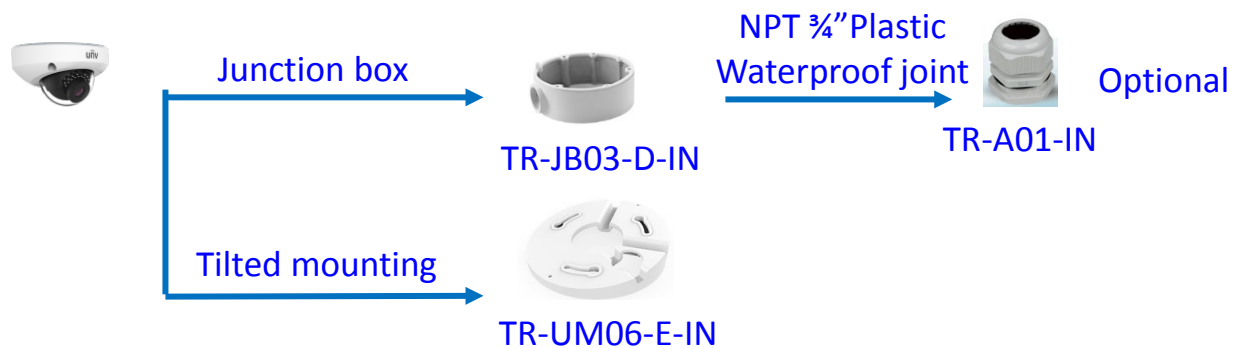

Mini dome camera mount