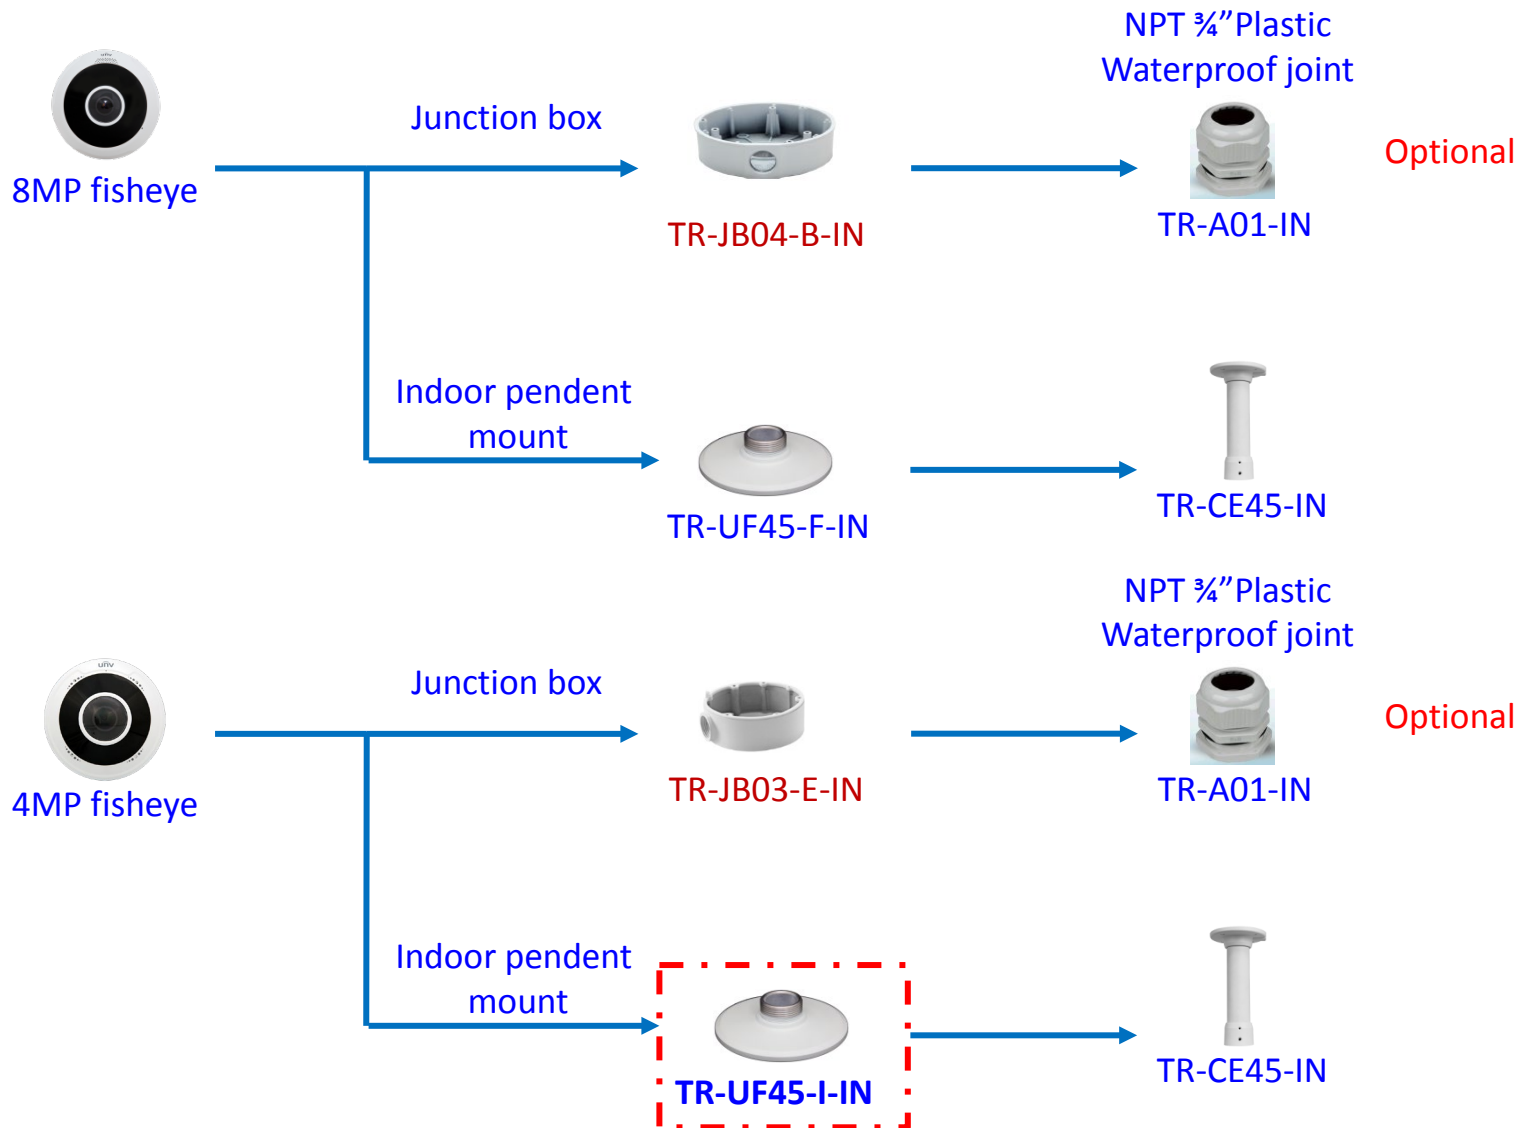

TR-CM06-IN
Pendent mount

TR-WM06-A-IN
Wall mount

TR-UV06-A-IN
Horizontal Pole mount

TR-UP06-IN
Pole mount

IPC54X/IPC56X
series

Dome camera mount

Fixed dome camera mount

Fixed dome camera mount

Fixed dome camera mount

Only Indoor mount:
Excluding junction box

Mini dome camera mount

8MP Fisheye camera mount

Bullet camera mount

Bullet camera mount

IPC21XX

Pole mount

Junction box

TR-JB05-IN

Extra back outlet for cable
(Covered with black foam)

Recommended side outlet for cable

TR-UP06-B-IN

Optional

NPT 3/4" Plastic
Waterproof joint

TR-A01-IN

IPC21XX

Junction box

TR-JB06-IN

Outdoor PTZ camera mount

IPC62xx Series
IPC63xx Series

Outdoor PTZ camera mount

Indoor PTZ camera mount