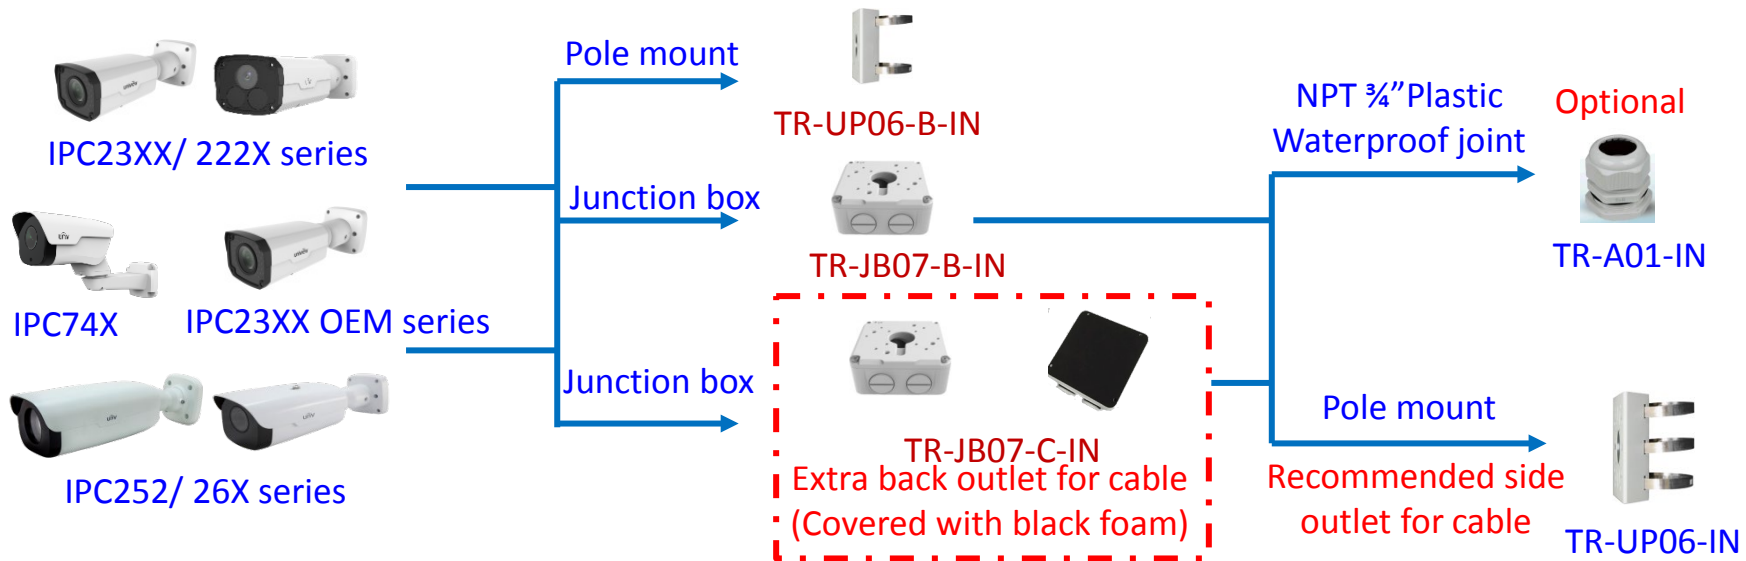

IPC Accessories Installation Guide

2018-06-04

Box camera mount

Indoor Wall mount

TR-WM06-C-IN

Indoor installation:
Wall /Pendent mount

TR-UM06-A-IN

Indoor installation

TR-CM06-IN
Pendent mount

TR-WM06-A-IN
Wall mount

TR-UV06-A-IN
Horizontal Pole mount

TR-UP06-IN
Pole mount

IPC54X/IPC56X
series

Dome camera mount

Fixed dome camera mount

Fixed dome camera mount

Fixed dome camera mount

Only Indoor mount:
Excluding junction box

Mini dome camera mount

8MP Fisheye camera mount

Bullet camera mount

Bullet camera mount

IPC21XX

Pole mount

Junction box

TR-JB05-IN

Extra back outlet for cable
(Covered with black foam)

Recommended side outlet for cable

TR-UP06-B-IN

Optional

NPT 3/4" Plastic
Waterproof joint

TR-A01-IN