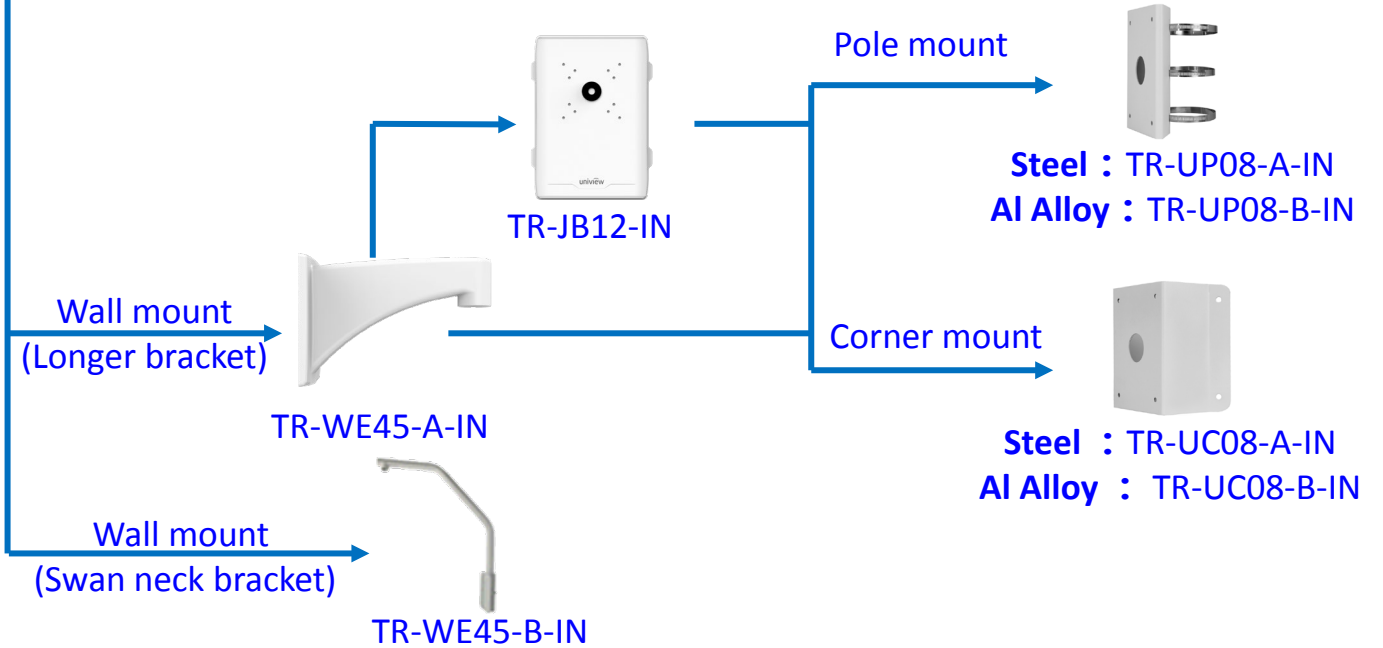

Fixed dome camera mount

Only Indoor mount:
Excluding junction box

Mini dome camera mount

8MP Fisheye camera mount

Bullet camera mount

Bullet camera mount

IPC21XX

Pole mount

Junction box

TR-JB05-IN

Extra back outlet for cable
(Covered with black foam)

Recommended side outlet for cable

TR-UP06-B-IN

Optional

NPT 3/4" Plastic
Waterproof joint

TR-A01-IN

IPC21XX

Junction box

TR-JB06-IN

Outdoor PTZ camera mount

IPC62xx Series
IPC63xx Series

Outdoor PTZ camera mount

Indoor PTZ camera mount