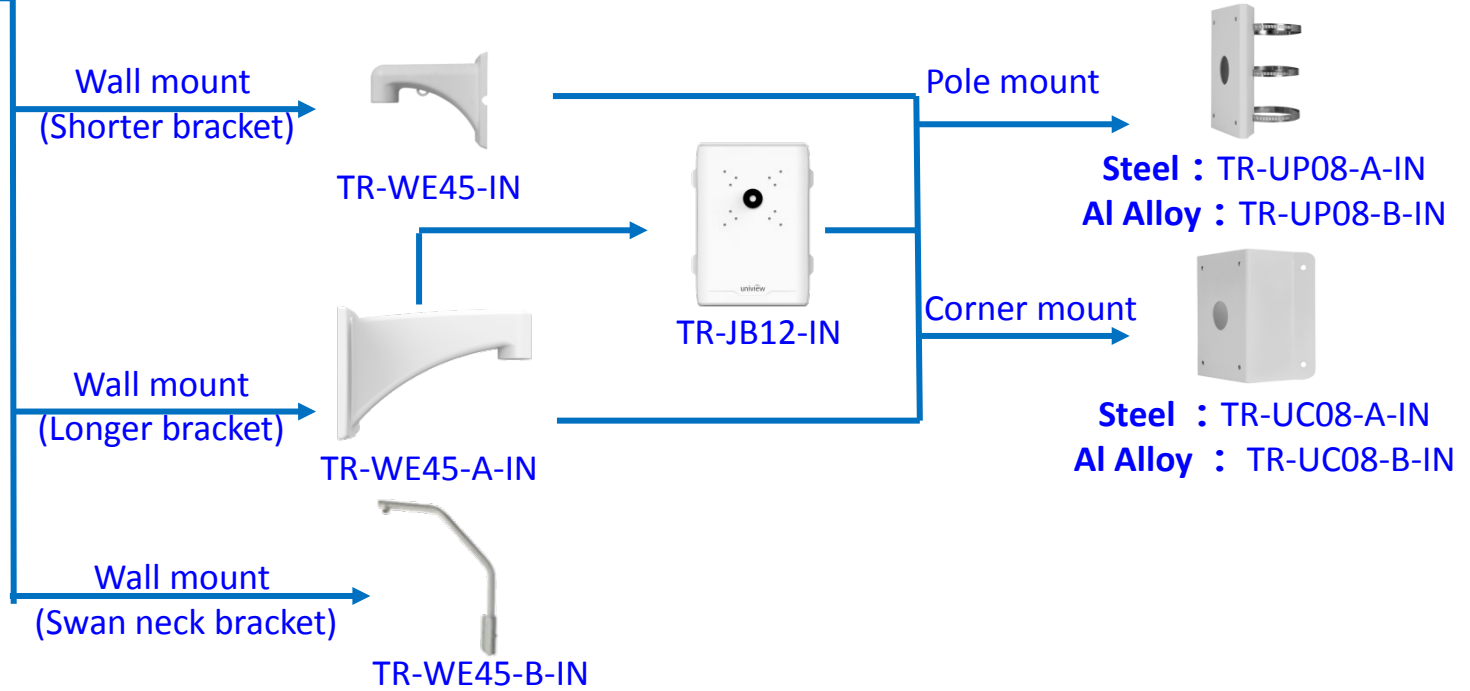

Junction box

TR-JB05-IN

Extra back outlet for cable
(Covered with black foam)

Recommended side outlet for cable

TR-UP06-B-IN

Optional

NPT 3/4" Plastic
Waterproof joint

TR-A01-IN

IPC21XX

Junction box

TR-JB06-IN

Outdoor PTZ camera mount

IPC62xx Series
IPC63xx Series

Outdoor PTZ camera mount

Indoor PTZ camera mount