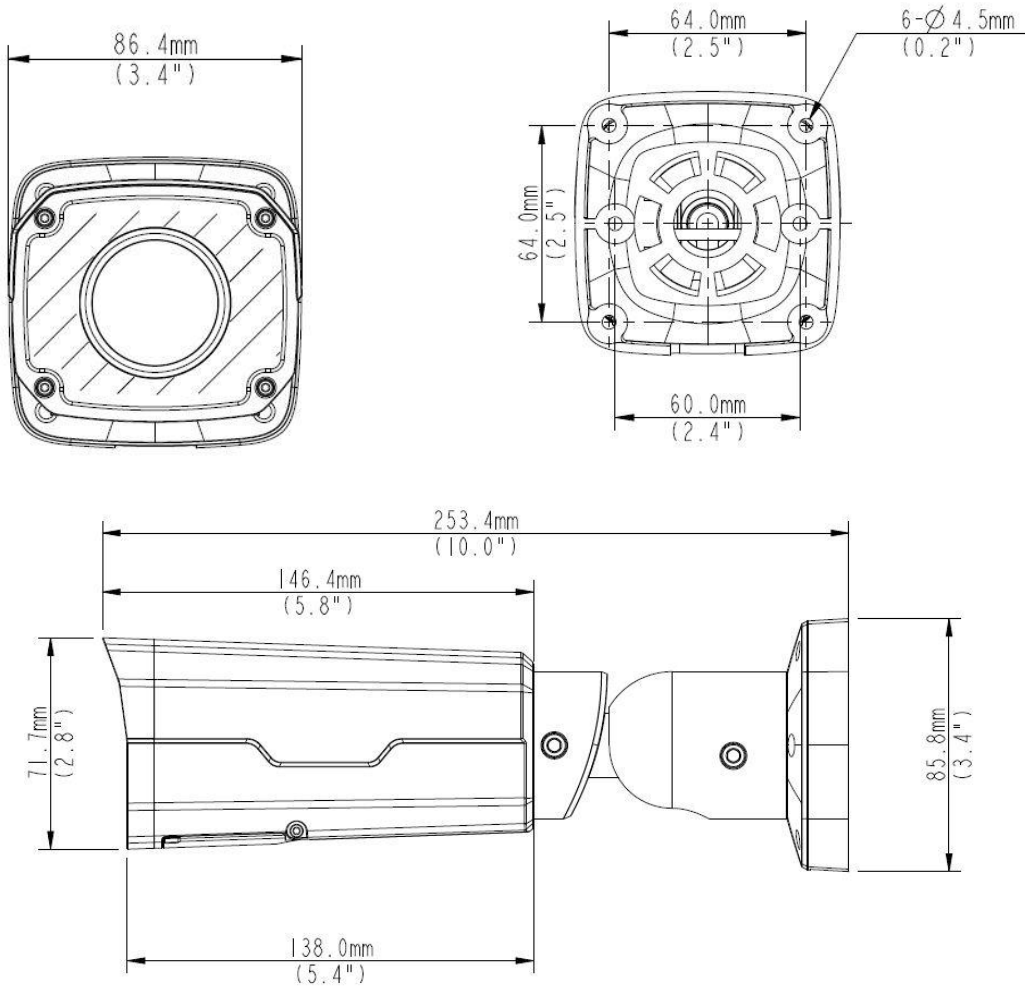

Network

- ONVIF Conformance

Structure

- Support PoE power supply
- Wide temperature range: -35°C to 60°C (-31°F to 140°F)
- Wide voltage range of $\pm 25\%$
- IP66

Specifications

	IPC2322EBR-P
Camera	
Sensor	1/2.8", 2 Megapixel, progressive scan CMOS
Shutter	Auto/Manual, 1/6~1/8000s
Lens	2.8~12 mm@F1.4; Angle of view: 90° ~ 28°
Zoom/Focus	Manual
Min. Illumination	Colour: 0.06 Lux (F1.4, 50IRE) Black & White: 0.03Lux (F1.4, 50IRE)
Day/Night	IR-cut filter with auto switch (ICR)
S/N	>52dB
Video	
Max. Resolution	1920 × 1080
Video Compression	H.264,MJPEG
Frame Rate	1080P (1920*1080) 30 fps; 720P (1280*720) 30 fps; D1 (720*576) 25 fps
9:16 Corridor Mode	Supported
ROI	Supported
Video Streaming	Triple
OSD	Up to 8 OSDs
Privacy Mask	Up to 4 areas
Audio	
Audio Compression	G.711
Two-way audio	Supported
Storage	
Edge Storage	Micro SD, up to 64 GB
Network	
Protocols	L2TP,IPv4,IGMP,ICMP,ARP,TCP,UDP,DHCP,PPPoE,RTP,RTSP,Qos,NTP,FTP,HTTP,SNMP,SIP
Compatible Integration	ONVIF, IMOS,API
Interface	
Audio I/O	Audio cable
	Input: impedance 35 kΩ; amplitude 2 V [p-p]
	Output: impedance 600 Ω; amplitude 2 V [p-p]
Alarm I/O	1 / 1
Network	10M/100M Base-TX Ethernet
General	
Power	12 V DC, or PoE (IEEE802.3 af)
	Power consumption: 3.5W (5.5W with IR on)
Material	Cast aluminum
Dimensions (L × W × H)	253.4 ×86 ×71.7 mm (9.98" × 3.4" × 2.8")
Weight	0.93 kg (2.05 lb)
Working Environment	-35°C ~ +60°C (-31°F ~ 140°F), Humidity ≤ 90% RH(non-condensing)
Ingress Protection	IP66

Dimensions

Zhejiang Uniview Technologies Co., Ltd.

South Tower, Building 10, Wanlun Science Park, 88 Jiangling Road, Hangzhou, P.R.China 310051

Email: overseasbusiness@uniview.com; globalsupport@uniview.com