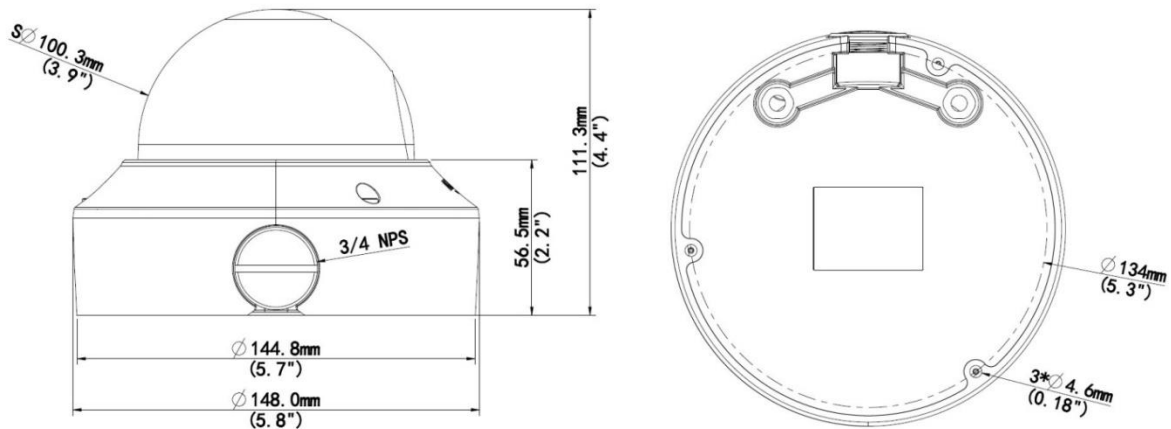

### Structure

- Wide temperature range: -40°C to 60°C (-40°F to 140°F)
- Wide voltage range of  $\pm 25\%$
- IK10 vandal resistant

- IP66

## Specifications

Camera	IPC3238ER3-DVZ
Sensor	1/2.5", 8 megapixel, progressive scan CMOS
Shutter	Auto/Manual, 1/6~1/100000s
Lens	2.8~12 mm@F1.6
Angle of View (H)	105.0° (wide) ~30° (tele)
Zoom/Focus	4X Optical Zoom / Auto Focus
Min. Illumination	Colour: 0.02 Lux (F1.6, AGC ON) 0Lux with IR
Day/Night	IR-cut filter with auto switch (ICR)
IR Range	Smart-IR, up to 30m (98 ft) IR range
S/N	>55dB
WDR	True WDR 120dB
<b>Video</b>	
Max. Resolution	3840×2160
Video Compression	H.265,H.264,MJPEG
Capture Collect Mode	4K (3840×2160): Max.30 fps; 1080P (1920×1080): Max. 30 fps
9:16 Corridor Mode	Supported
ROI	Supported
Video Streaming	Triple
OSD	Up to 8 OSDs
Privacy Mask	Up to 8 areas
<b>Audio</b>	
Audio Compression	G.711
Two-way audio	Supported
<b>Storage</b>	
Edge Storage	Micro SD, up to 128 GB
<b>Network</b>	
Protocols	L2TP, IPv4, IGMP, ICMP, ARP, TCP, UDP, DHCP, PPPoE, RTP, RTSP, RTCP, DNS, DDNS, NTP, FTP, UPnP, HTTP, HTTPS, SMTP, 802.1x
Compatible Integration	ONVIF, API
<b>Interface</b>	
Audio I/O	Audio cable
	Input: impedance 35 kΩ; amplitude 2 V [p-p]
	Output: impedance 600 Ω; amplitude 2 V [p-p]
Alarm I/O	1/ 1
Network	1 RJ45, 10M/100M Base-TX Ethernet
Video Output	1 BNC, impedance 75 Ω; amplitude 1 V [p-p]
Reset Button	Supported
Power Output	DC12V Power Output With PoE

General	
Power	12 V DC, or PoE (IEEE802.3 af)
	Power consumption: Max.8.7 W
Dimensions (Ø x H)	Φ148 x 111.3 mm (Ø5.8" x 4.4")
Weight	0.75 kg (1.7 lb)
Working Environment	-40°C ~ +60°C (-40°F ~ 140°F), Humidity ≤ 95% RH(non-condensing)
Vandal Resistant	IK10
Ingress Protection	IP66

## Dimensions