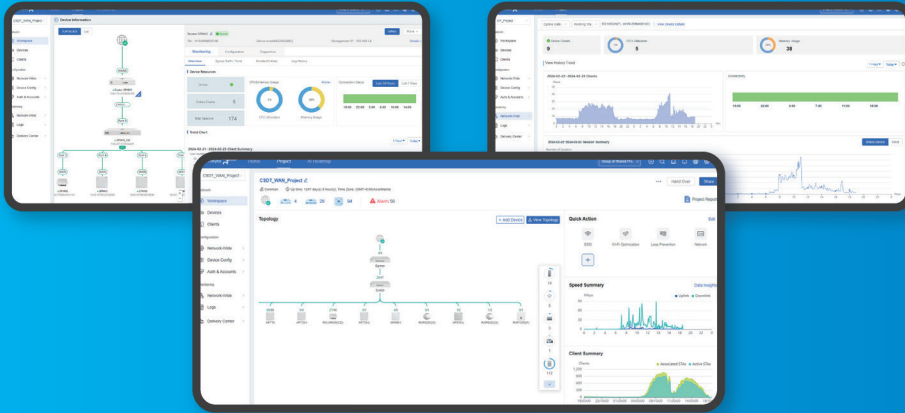

RG-EST310 V2

- 5GHz Wireless Bridge
- Stable traffic transmission from 1KM away
- Working temperatures -30° C ~55° C
- Automatic pairing

Scan To Visit
Our Website
www.petawise.com

Follow us on LinkedIn
to stay updated!

Ruijie | Reyee **On-Premises**

• **Rich Supported Functions**
Support 90% of functions available on Ruijie Cloud.

• **Customizable Services**
Allow customized portal and management pages.

• **Ultra-extensive API Integration**
Easily integrate with other third-party IT platforms.