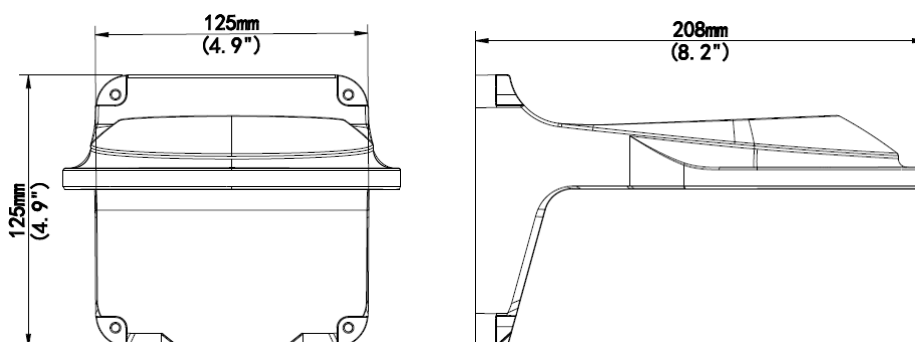

4-inch Fixed Dome Indoor Wall Mount WM04

Specifications

Bracket	WM04
Application	Indoor, wall installation for 4-inch fixed dome
Dimensions	208mmx125mmx125mm (8.2" x4.9" x4.9")
Weight	0.48kg(1.1lb)
Material	Aluminum alloy

Dimensions

Petawise Inc.

Unit 8-9, 1040 Martin Grove Road, Etobicoke, Ontario, Canada M9W 4W1
 Sales@petawise.com; Marketing@petawise.com
 www.petawise.com

**Product specifications and availability are subject to change without notice.*