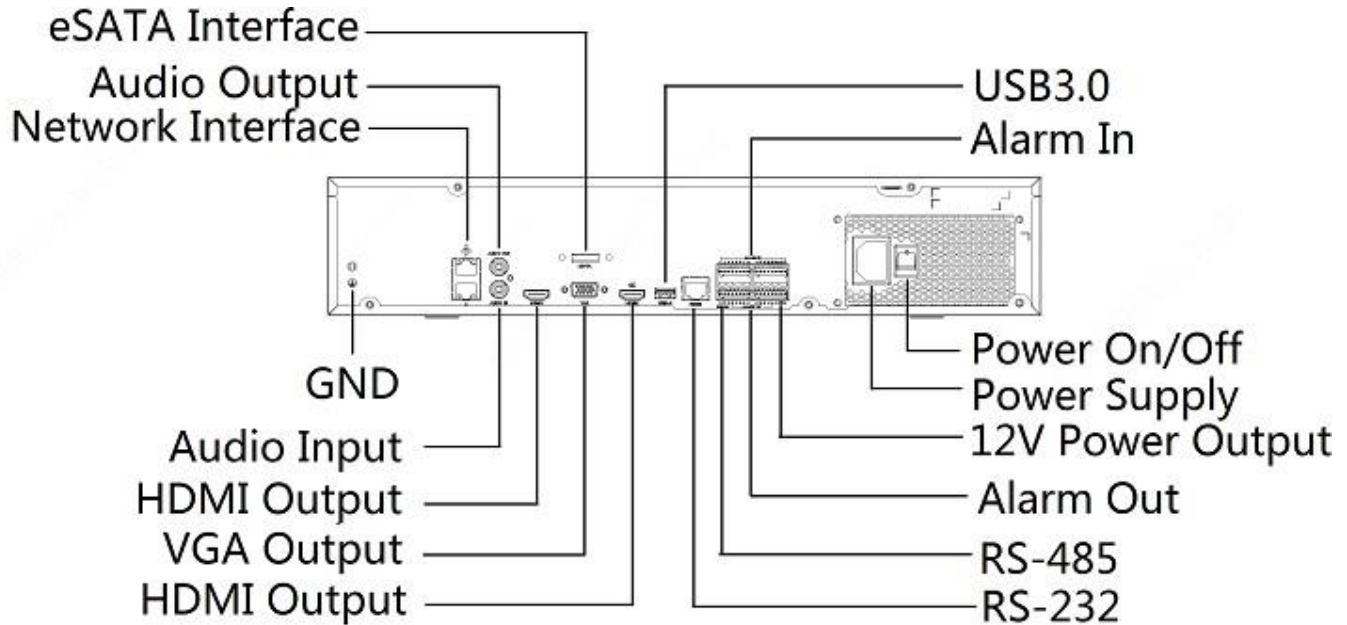

Rear Panel

Take **PW8732S4NVR** for example

Petawise Inc.

Unit 8-9, 1040 Martin Grove Road, Etobicoke, Ontario, Canada M9W 4W1
Sales@petawise.com; Marketing@petawise.com
www.petawise.com

*Product specifications and availability are subject to change without notice.