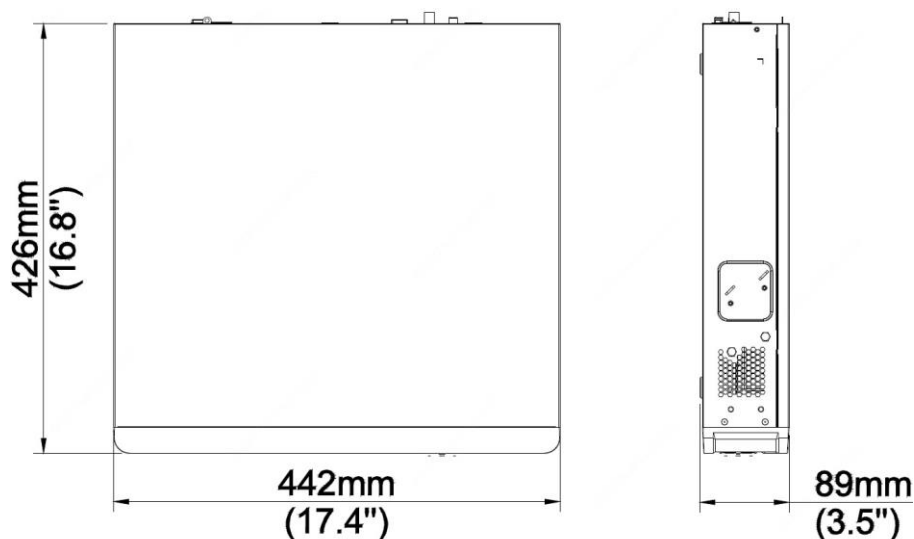

Dimensions

Specifications

Model	PW8732S4NVR
Video/Audio Input	
IP Video Input	32-ch
Two-way Audio Input	1-ch, RCA
Network	
Incoming Bandwidth	384Mbps
Outgoing Bandwidth	384Mbps
Remote Users	128
Protocols	P2P, UPnP, NTP, DHCP, PPPoE
Video/Audio Output	
HDMI/VGA Output	VGA: 1920x1080p/60Hz, 1920x1080p/50Hz, 1600x1200/60Hz, 1280x1024/60Hz, 1280x720/60Hz, 1024x768/60Hz HDMI1/HDMI2(HDMI audio output is not supported): 4K (3840x2160)/30Hz, 1920x1080p/60Hz, 1920x1080p/50Hz, 1600x1200/60Hz, 1280x1024/60Hz, 1280x720/60Hz, 1024x768/60Hz
Recording Resolution	12MP/8MP/6MP/5MP/4MP/3MP/1080p/960p/720p/D1/2CIF/CIF
Audio Output	1-ch, RCA
Synchronous Playback	16-ch
Corridor Mode Screen	3/4/5/7/9/10/12/16/32
Decoding	
Decoding format	Ultra265/H.265/H.264
Live view/Playback	12MP/8MP/6MP/5MP/4MP/3MP/1080p/960p/720p/D1/2CIF/CIF
Capability	2 x 12MP@30, 4 x 4K@30, 8 x 4MP@30, 9 x 4MP@25, 16 x 1080p@30, 32 x 960p@25
Hard Disk	
SATA	4 SATA interfaces
Capacity	Up to 10TB for each disk
External Interface	
Network Interface	2 RJ-45 10M/100M/1000M self-adaptive Ethernet Interface
USB Interface	Front panel: 2 x USB2.0, Rear panel: 1 x USB3.0
Serial Interface	1 x RS485, 1 x RS232
Alarm In	16-ch
Alarm Out	4-ch
Disk Array	
Array Type	RAID 1, 5
General	
Power Supply	100 ~ 240 V AC Power Consumption: ≤25W (without HDD)
Working Environment	-10°C~+ 55°C (+14°F~+131°F), Humidity ≤ 90% RH (non-condensing)
Dimensions (W×D×H)	442mm ×426mm× 89mm (17.4" × 16.8"× 3.5")
Weight (without HDD)	≤ 5.7kg (12.57lb)