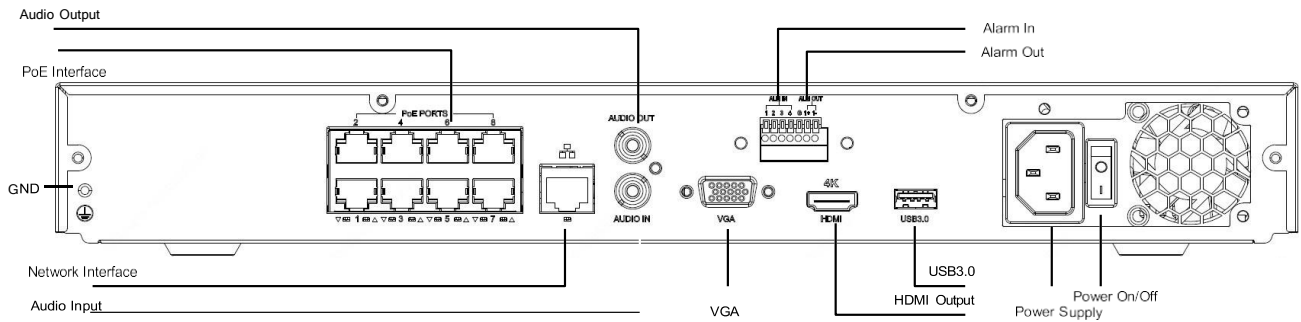

Rear Panel

Take **PW8616-S2/16P-NVR** for example

Petawise Inc.

Unit 8-9, 1040 Martin Grove Road, Etobicoke, Ontario, Canada M9W 4W1
Sales@petawise.com; Marketing@petawise.com
www.petawise.com

*Product specifications and availability are subject to change without notice.