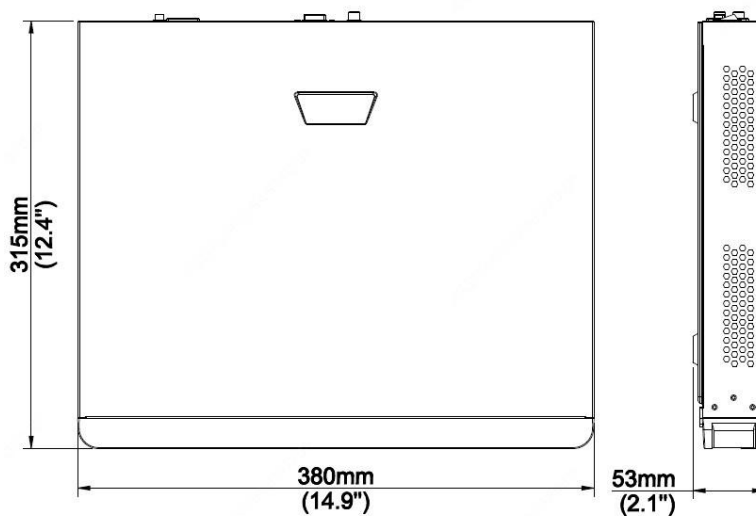

Network Video Recorder PW8616-S2/16P-NVR

Key Features

- Support Ultra265/H.265/H.264 video formats
- 8/16-channel input
- Plug & Play with 8/16 independent PoE network interfaces
- Third-party IP cameras supported with ONVIF conformance: Profile S, Profile G, Profile T
- Support HDMI and VGA simultaneous output
- Up to 8 Megapixels resolution recording
- 2 SATA HDDs, up to 10TB for each HDD
- ANR technology to enhance the storage reliability when the network is disconnected
- Support cloud upgrade

Dimensions

Specifications

Model	PW8616-S2/16P-NVR
Video/Audio Input	
IP Video Input	16-ch
Two-way Audio Input	1-ch, RCA
Network	
Incoming Bandwidth	160Mbps
Outgoing Bandwidth	64Mbps
Remote Users	128
Protocols	P2P, UPnP, NTP, DHCP, PPPoE
Video/Audio Output	
HDMI/VGA Output	HDMI: 4K (3840x2160@30), 1920X1080@60, 1920X1080@50, 1600X1200@60, 1280X1024@60, 1280X720@60, 1024X768@60 VGA: 1920X1080@60, 1920X1080@50, 1280X1024@60, 1280X720@60, 1024X768@60
Recording Resolution	8MP/6MP/5MP/4MP/3MP/1080p/960p/720p/D1/2CIF/CIF
Audio Output	1-ch, RCA
Synchronous Playback	16-ch
Corridor Mode Screen	3/4/5/7/9/10/12/16
Decoding	
Decoding format	Ultra265/H.265/H.264
Live view/Playback	8MP/6MP/5MP/4MP/3MP/1080p/960p/720p/D1/2CIF/CIF
Capability	2 x 4K@30, 4x 4MP@30, 5 x 3MP@30, 8 x 1080P@30, 16 x 720P@30
Hard Disk	
SATA	2 SATA interfaces
Capacity	Up to 10TB for each disk
External Interface	
Network Interface	1 RJ-45 10M/100M/1000M self-adaptive Ethernet Interface
USB Interface	Front panel: 1 x USB2.0, Rear panel: 1 x USB3.0
Alarm In	4-ch
Alarm Out	1-ch
PoE	
Interface	16 RJ-45 10M/100M self-adaptive Ethernet Interface
Max Power	Max 30W for single port Max 240W in total
Supported Standard	IEEE 802.3af/at
General	
Power Supply	100 ~ 240 V AC Power Consumption: ≤10W(without HDD)
Working Environment	-10°C~+ 55°C (+14°F~+131°F), Humidity ≤ 90% RH (non-condensing)
Dimensions (W×D×H)	380mm ×315mm × 53mm (14.9" × 12.4" ×2.1")
Weight (without HDD)	≤2.6kg (5.29lb)