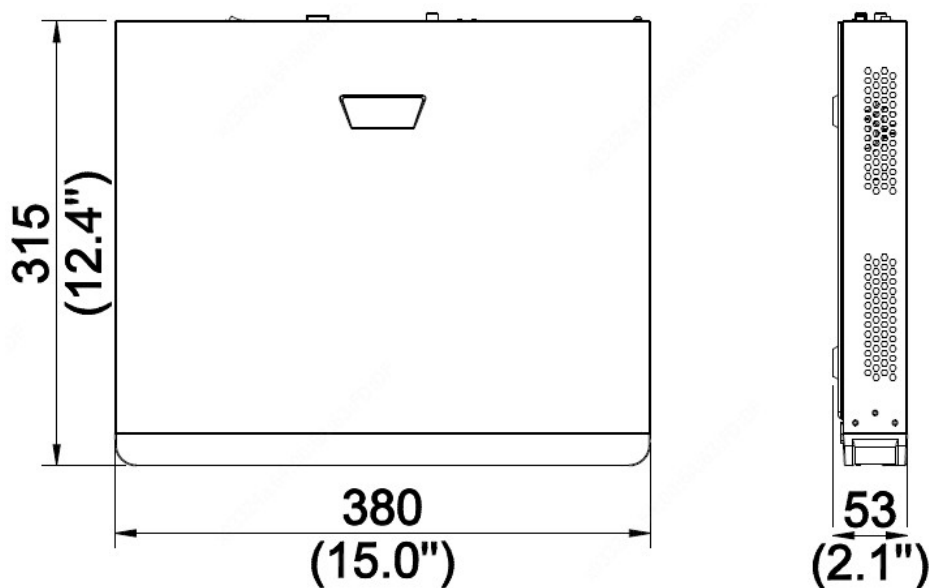

## Key Features

- Support Ultra265/H.265/H.264 video formats
- 9 channel input
- Third-party IP cameras supported with ONVIF conformance: Profile S, Profile G, Profile T
- HDMI and VGA simultaneous output
- Up to 8 Megapixels resolution recording
- 2 SATA HDDs, up to 6TB for each HDD
- ANR technology to enhance the storage reliability when the network is disconnected
- Support cloud upgrade

## Dimensions

# Specifications

Model	PW8609-S2-NVR
<b>Video/Audio Input</b>	
Channels	9-ch
Two-way Audio Input	1-ch, RCA
<b>Network</b>	
Incoming bandwidth	160Mbps
Outgoing bandwidth	64Mbps
Remote Users	128
Protocols	P2P, UPnP, NTP, DHCP, PPPoE
<b>Video/Audio Output</b>	
HDMI/VGA Output	<p>HDMI: 4K (3840x2160) @ 30, 1920x1080p@60, 1920x1080p@50, 1600x1200@60, 1280x1024@60, 1280x720@60, 1024x768@60</p> <p>VGA: 1920x1080p@60, 1920x1080p@50, 1280x1024@60, 1280x720@60, 1024x768@60</p>
Audio Output	1-ch, RCA
Recording Resolution	8MP/6MP/5MP/4MP/3MP/1080p/960p/720p/D1/2CIF/CIF
Synchronous Playback	9-ch
Corridor Mode Screen	3/4/5/7/9
<b>Decoding</b>	
Decoding format	Ultra265/H.265/H.264
Live view/Playback	8MP/6MP/5MP/4MP/3MP/1080p/960p/720p/D1/2CIF/CIF
Capability	2 x 4K@30, 3 x 5MP@30, 4 x 4MP@30, 5 x 3MP@30, 8 x 1080p@30, 9 x 1080p@25
<b>Hard Disk</b>	
SATA	2 SATA interfaces
Capacity	up to 6TB for each disk
<b>External Interface</b>	
Network Interface	2 RJ-45 10M/100M/1000M self-adaptive Ethernet Interface
USB Interface	Rear panel: 1 x USB2.0, 1 x USB3.0 Front panel: 1 x USB2.0
<b>General</b>	
Power Supply	12V DC Power Consumption: ≤ 15 W (without HDD)
Working Environment	-10°C~+ 55°C (+14°F~+131°F), Humidity ≤ 90% RH (non-condensing)
Dimensions (W×D×H)	380mm × 315mm × 53mm (15.0" × 12.4" × 2.1")
Weight (without HDD)	≤ 0.98Kg (2.16lb)