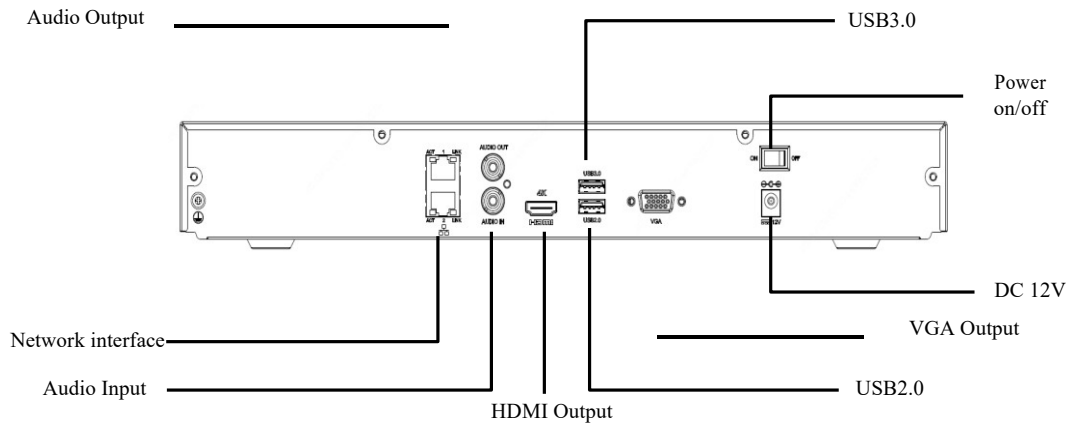

Rear Panel

Petawise Inc.

Unit 8-9, 1040 Martin Grove Road, Etobicoke, Ontario, Canada M9W 4W1
Sales@petawise.com; Marketing@petawise.com
www.petawise.com

*Product specifications and availability are subject to change without notice.