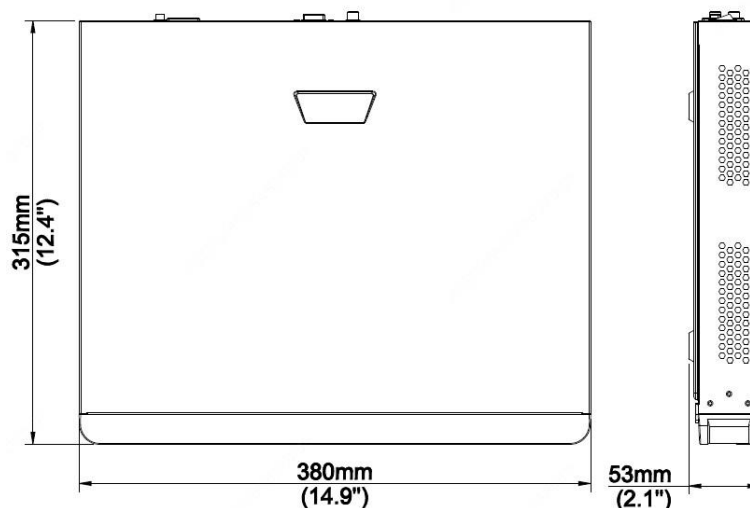

## Dimensions

# Specifications

Model	PW8608-S2/8P-NVR
<b>Video/Audio Input</b>	
IP Video Input	8-ch
Two-way Audio Input	1-ch, RCA
<b>Network</b>	
Incoming Bandwidth	80Mbps
Outgoing Bandwidth	64Mbps
Remote Users	128
Protocols	TCP/IP, P2P, UPnP, NTP, DHCP, PPPoE, HTTP, HTTPS, DNS, DDNS, SNMP, SMTP
Browser	IE(IE10/11) for Windows Firefox (version 52.0 and above) for Windows Chrome(version 45 and above) for Windows Edge(version 79 and above) for Windows
<b>Video/Audio Output</b>	
HDMI/VGA Output	HDMI: 4K (3840x2160@30), 1920X1080@60, 1920X1080@50, 1600X1200@60, 1280X1024@60, 1280X720@60,1024X768@60 VGA: 1920X1080@60, 1920X1080@50, 1280X1024@60, 1280X720@60, 1024X768@60
Recording Resolution	8MP/6MP/5MP/4MP/3MP/1080p/960p/720p/D1/2CIF/CIF
Audio Output	1-ch, RCA
Audio Compression	G.711A, G.711U
Synchronous Playback	8-ch
Liveview display	1/4/6/8/9
Corridor Mode Screen	3/4/5/7/9
<b>Snapshot</b>	
FTP/Schedule/Event Snapshot	4-ch snapshot, up to D1 resolution
<b>Decoding</b>	
Decoding format	Ultra 265/H.265/H.264
Live view/Playback	8MP/6MP/5MP/4MP/3MP/1080p/960p/720p/D1/2CIF/CIF
Capability	2 x 4K@30, 4x 4MP@30, 5 x 3MP@30, 8 x 1080P@30
<b>Hard Disk</b>	
SATA	2 SATA interfaces
Capacity	Up to 10TB for each disk
<b>Smart</b>	
VCA Detection by Camera	Intrusion Detection, Cross Line Detection, Enter Area, Leave Area, Defocus Detection, Scene Change Detection, Object Left Behind, Object Removed, Auto Tracking
VCA Search	Behavior Search
People counting	People Flow Counting, Crowd Density Monitoring