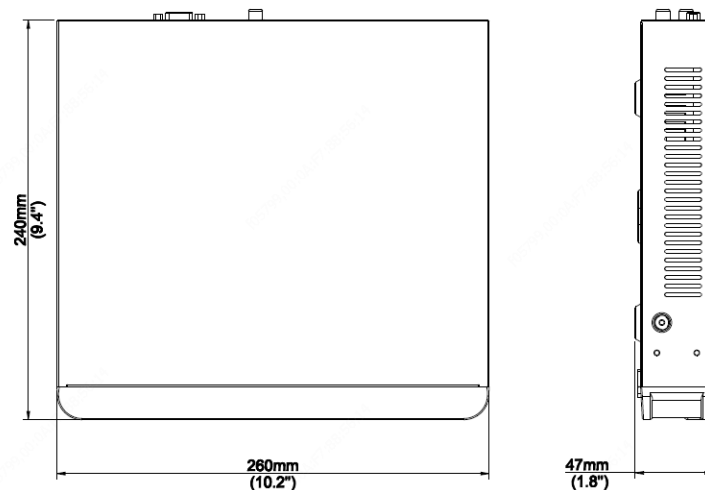

Network Video Recorder PW8604-S1/4P-NVR

Product Features

- Support Ultra 265/H.265/H.264 video formats
- 4-channel input
- Third-party IP cameras supported with ONVIF conformance: Profile S, Profile G, Profile T
- Support 1-ch HDMI, 1-ch VGA
- HDMI and VGA simultaneous output
- Up to 4K resolution recording
- 1 SATA HDD up to 6 TB
- Support cloud upgrade

Dimensions

Product Specifications

Model	PW8604-S1/4P-NVR
Video/Audio Input	
IP Video Input	4-Ch
Two-way Audio Input	1-Ch, RCA
Network	
Incoming Bandwidth	80Mbps
Outgoing Bandwidth	64Mbps
Remote Users	128
Protocols	P2P, UPnP, NTP, DHCP, PPPoE
Video/Audio Output	
HDMI/VGA Output	HDMI: 3840 x 2160/30Hz, 1920 x 1080p/60Hz, 1920 x 1080p/50Hz, 1600 x 1200p/60Hz, 1280 x 1024p/60Hz, 1280 x 720p/60Hz, 1024 x 768p/60Hz VGA: 1920 x 1080p/60Hz, 1920 x 1080p/50Hz, 1600 x 1200p/60Hz, 1280 x 1024p/60Hz, 1280 x 720p/60Hz, 1024 x 768p/60Hz
Recording Resolution	4K/5MP/4MP/3MP/1080P/960p/720p/D1/2CIF/CIF
Audio Output	1-Ch, RCA
Synchronous Playback	4-Ch
Corridor Mode Screen	3/4
Decoding	
Decoding Format	Ultra 265/H.265/H.264
Liveview/ Playback	4K/5MP/4MP/3MP/1080p/960p/720p/D1/2CIF/CIF
Capability	2x4k@30, 3x5mp@30, 4x4mp@30
Hard Disk	
SATA	1 SATA interface
Capacity	Upto 6TB for each disk
External Interface	
Network interface	1 RJ45 10M/100M self-adaptive ethernet interface
USB Interface	Rear panel: 1 x USB 2.0, 1 x USB 3.0
PoE	
Interface	4 RJ45 10M/100M self-adaptive ethernet interface
Max Power	Max 30W for Single port, max 54W in Total
Supported Standard	IEEE 802.3 at, IEEE 802.3af
General	
Power Supply	48V DC, Power Consumption: <9W (without HDD)
Working Environment	-10° C - +55°C (+14°F ~ +131°F), Humidity < 90% RH (non-condensing)
Dimensions (WxDxH)	260mm x 240mm x 47mm (10.2" x 9.4" x 1.9")
Weight (Without HDD)	1kg (2.20 lb)