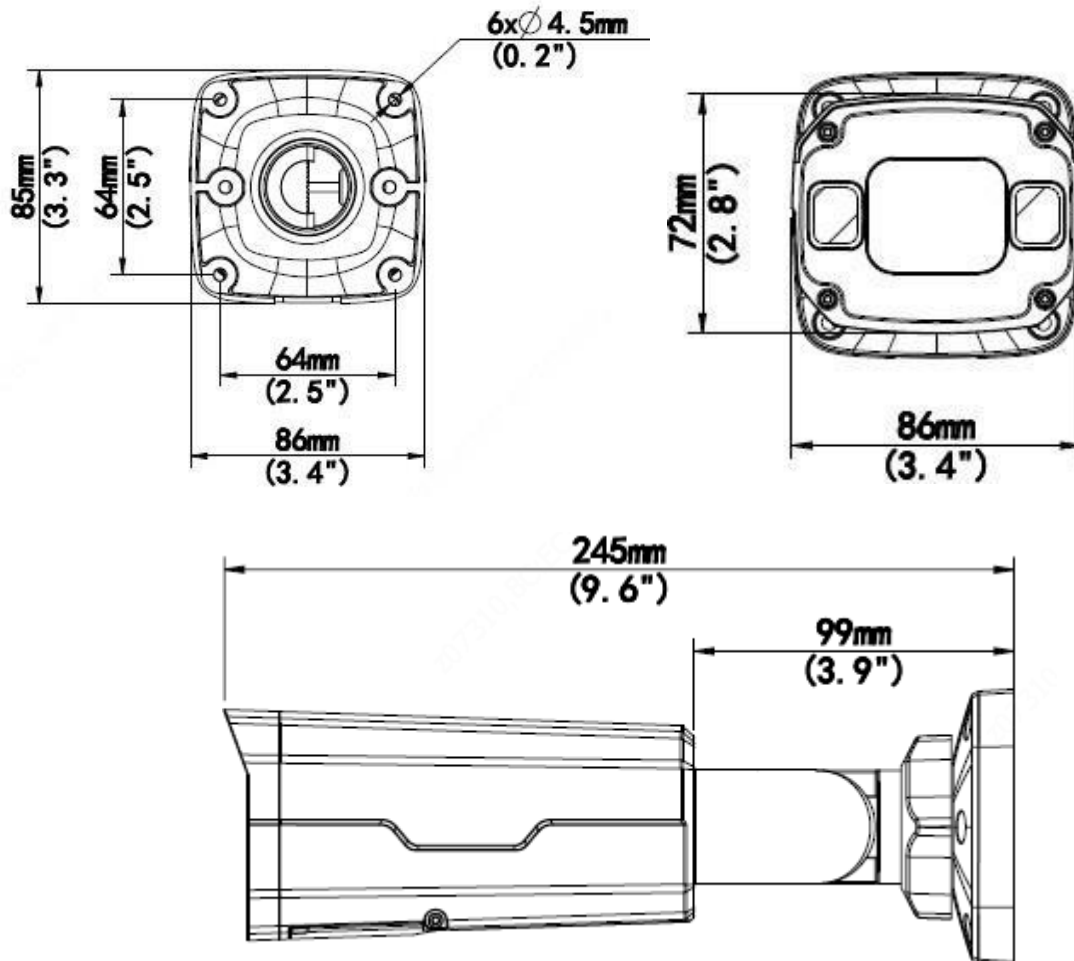

Dimensions