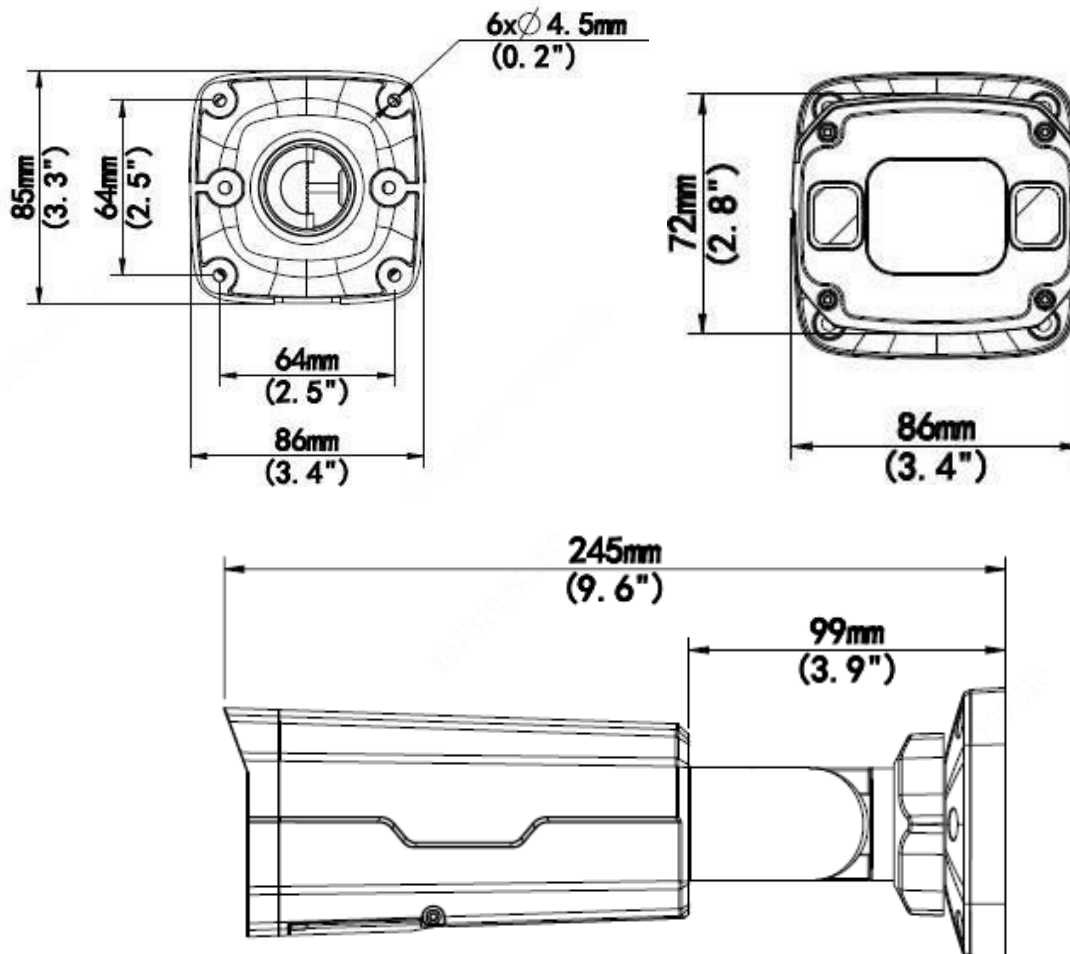

# Specifications

Model No.	PW535F-ISZA				
Camera					
Sensor	1/2.7", 5.0megapixel, progressive scan, CMOS				
Lens	2.7 ~ 13.5mm, AF automatic focusing and motorized zoom lens				
DORI Distance	Lens (mm)	Detect (m)	Observe (m)	Recognize (m)	Identify (m)
	2.7	60.8	24.3	12.2	6.1
	13.5	303.8	121.5	60.8	30.4
Angle of View (H)	106.25°~ 30.42°				
Angle of View (V)	56.36°~ 17.22°				
Angle of View (O)	110.34°~34.18°				
Adjustment angle	Pan: 0° ~ 360°		Tilt: 0° ~ 90°		Rotate:0° ~ 360°
Shutter	Auto/Manual, 1 ~ 1/100000s				
Minimum Illumination	Color: 0.002Lux (F1.2, AGC ON) 0Lux with IR on				
Day/Night	IR-cut filter with auto switch (ICR)				
S/N	>56dB				
IR Range	Up to 50m (164ft) IR range				
Wavelength	850nm				
IR On/Off Control	Auto/Manual				
Defog	Digital Defog				
WDR	120dB				
Video					
Video Compression	Ultra 265, H.265, H.264, MJPEG				
H.264 code profile	Baseline profile, Main profile, High profile				
Frame Rate	Main Stream: 5MP (2880*1620), Max 30fps; 4MP (2560*1440), Max 30fps; 3MP (2304*1296), Max 30fps; 1080P(1920*1080), Max 30fps; Sub Stream: 720P (1280*720), Max 30fps; D1 (720*576), Max 30fps; 640*360, Max 30fps; 2CIF( 704*288), Max 30fps; CIF(352*288), Max 30fps; Third Stream: D1 (720*576), Max 30fps; 640*360, Max 30fps; 2CIF (704*288), Max 30fps; CIF (352*288), Max 30fps;				
Video Bit Rate	128 Kbps~16 Mbps				
9:16 Corridor Mode	Supported				
OSD	Up to 8 OSDs				
Privacy Mask	Up to 4 areas				
ROI	Up to 8 areas				
Motion Detection	Up to 4 areas				
A.I. Analytics	Cross line, Intrusion, Enter area, Leave area, Face Detection				
Image					
White Balance	Auto/Outdoor/Fine Tune/Sodium Lamp/Locked/Auto2				
Digital Noise Reduction	2D/3D DNR				
Smart IR	Support				
Flip	Normal/Vertical/Horizontal/180°/90°Clockwise/90°Anti-clockwise				
DE warping	N/A				

## Dimensions