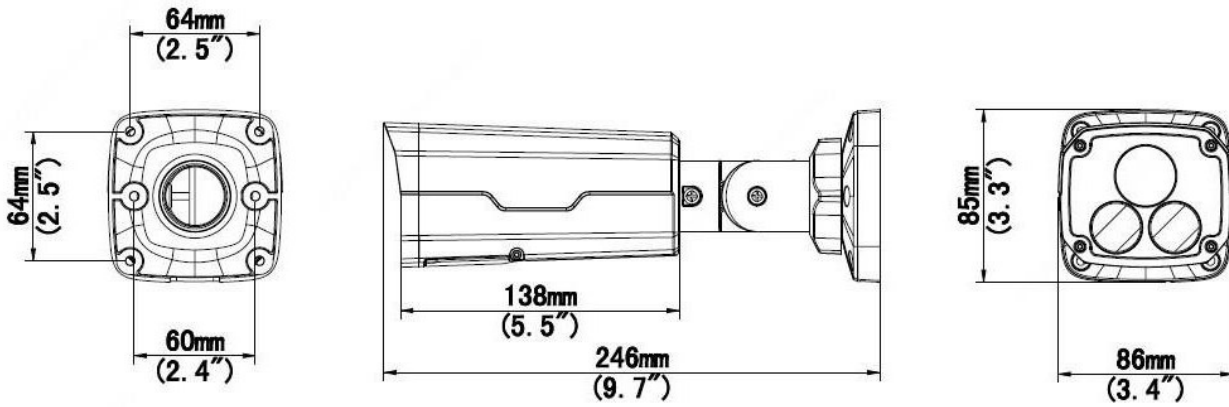

Dimensions

Accessories

TR-UP06-B-IN

TR-A01-IN