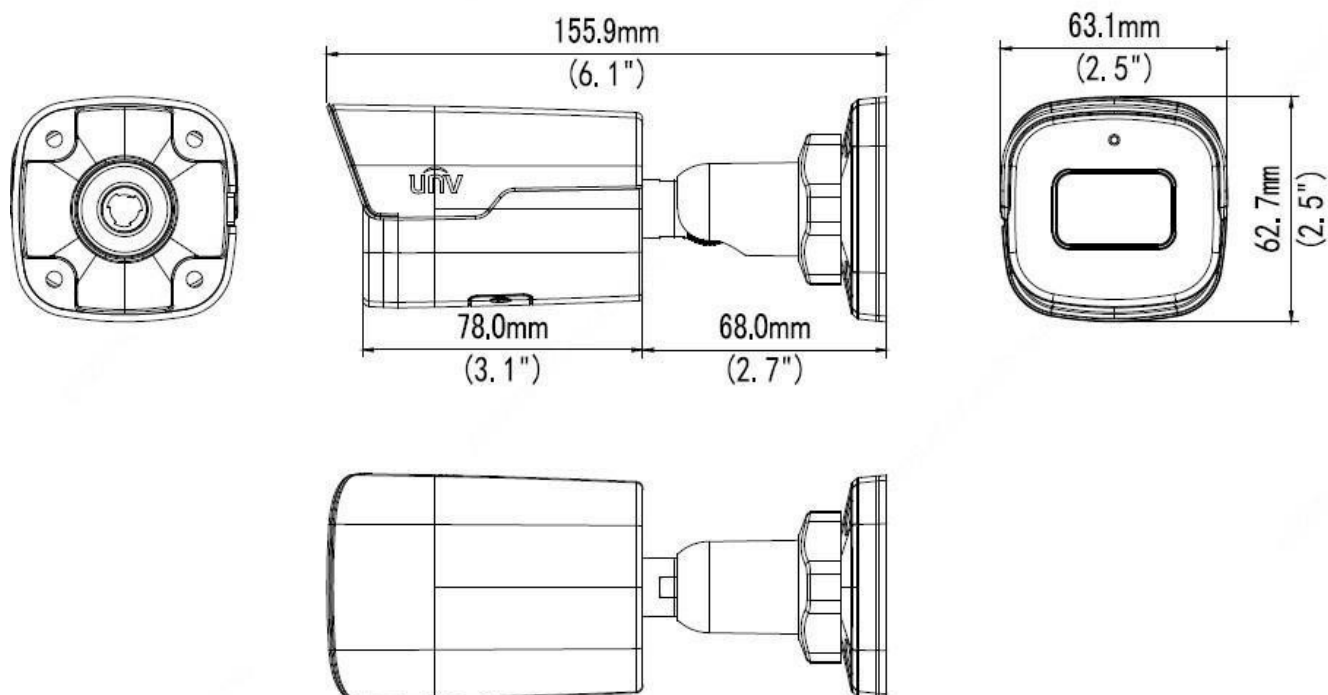

# Specifications

Model No.	PW535F-IS28				
<b>Camera</b>					
Sensor	1/2.7", 5.0megapixel, progressive scan, CMOS				
Lens	2.8mm@F1.6				
DORI Distance	Lens (mm)	Detect (m)	Observe (m)	Recognize (m)	Identify (m)
	2.8	63.0	25.2	12.6	6.3
Angle of View (H)	96.1°				
Angle of View (V)	55.3°				
Angle of View (O)	111.1°				
Adjustment angle	Pan: 0° ~ 360°		Tilt: 0° ~ 90°		Rotate: 0° ~ 360°
Shutter	Auto/Manual, 1 ~ 1/100000s				
Minimum Illumination	Color: 0.003Lux (F1.6, AGC ON) 0Lux with IR on				
Digital Noise Reduction	2D/3D DNR				
Day/Night	IR-cut filter with auto switch (ICR)				
S/N	>56dB				
IR Range	Up to 40m (131 ft) IR range				
Wavelength	850nm				
IR On/Off Control	Auto/Manual				
Defog	Digital Defog				
WDR	120dB				
<b>Video</b>					
Video Compression	Ultra 265, H.265, H.264, MJPEG				
H.264 code profile	Baseline profile, Main profile, High profile				
Frame Rate	Main Stream: 5MP (2880*1620), Max 30fps; 4MP (2560*1440), Max 30fps; 3MP (2304*1296), Max 30fps; 1080P(1920*1080), Max 30fps; Sub Stream: 720P (1280*720), Max 30fps; D1 (720*576), Max 30fps; 640*360,Max30fps; 2CIF(704*288), Max 30fps; CIF(352*288), Max 30fps; Third Stream: D1 (720*576), Max 30fps; 640*360, Max 30fps; 2CIF (704*288), Max 30fps; CIF (352*288), Max 30fps;				
9:16 Corridor Mode	Supported				
Video Bit Rate	128 Kbps~16 Mbps				
OSD	Up to 8 OSDs				
Privacy Mask	Up to 4 areas				
ROI	Up to 8 areas				
Motion Detection	Up to 4 areas				
A.I. Analytics	Cross line, Intrusion, Enter area, Leave area, Face Detection				
<b>Image</b>					
White Balance	Auto/Outdoor/Fine Tune/Sodium Lamp/Locked/Auto2				
Smart IR	Support				
Flip	Normal/Vertical/Horizontal/180°/90°Clockwise/90°Anti-clockwise				
De warping	N/A				
HLC	Supported				
BLC	Supported				

## Dimensions