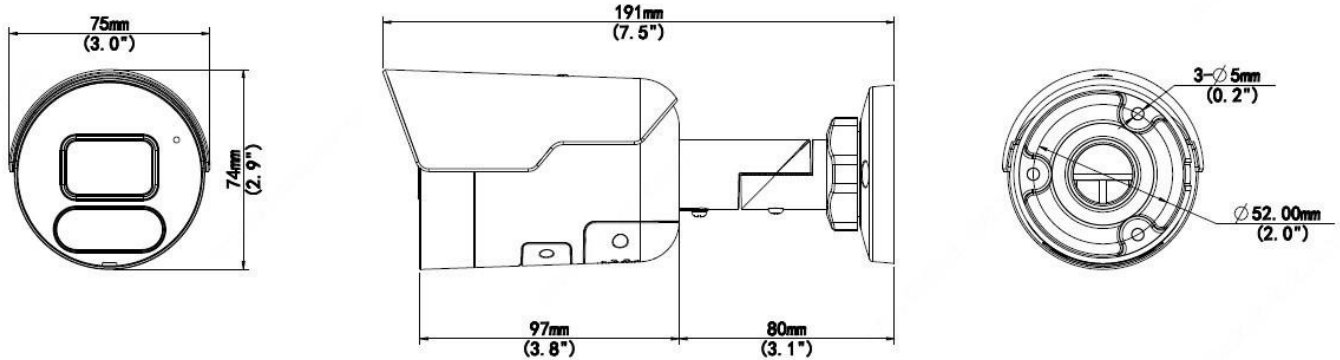

Dimensions

Accessories

Petawise Inc.

Unit 8-9, 1040 Martin Grove Road, Etobicoke, Ontario, Canada M9W 4W1
Sales@petawise.com; Marketing@petawise.com
www.petawise.com

*Product specifications and availability are subject to change without notice.