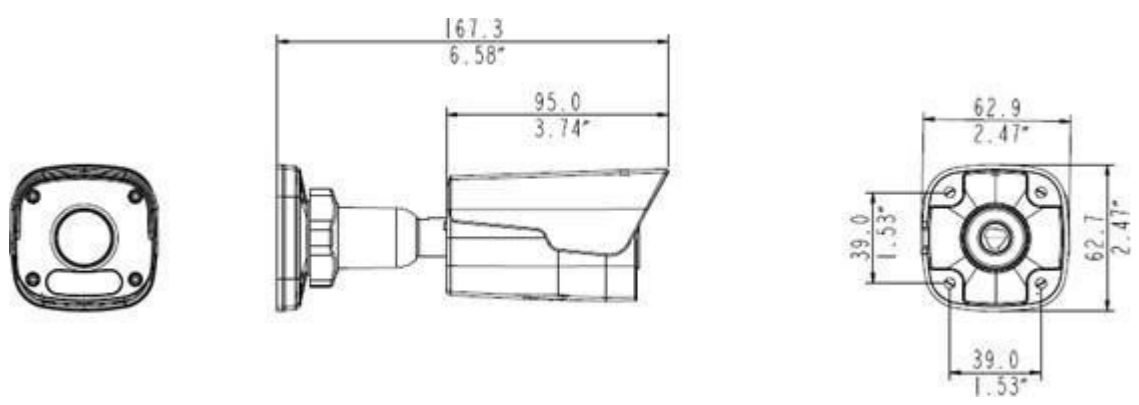

Dimensions

Petawise Inc.

Unit 8-9, 1040 Martin Grove Road, Etobicoke, Ontario, Canada M9W 4W1
Sales@petawise.com; Marketing@petawise.com
www.petawise.com

*Product specifications and availability are subject to change without notice.