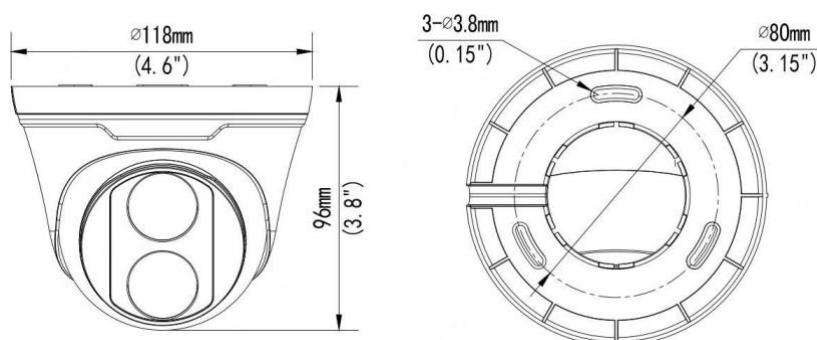

## Structure

- Wide temperature range: -30°C ~ 60°C (-22°F ~ 140°F)
- Wide voltage range of  $\pm 25\%$
- IP67
- 3-Axis

## Dimensions