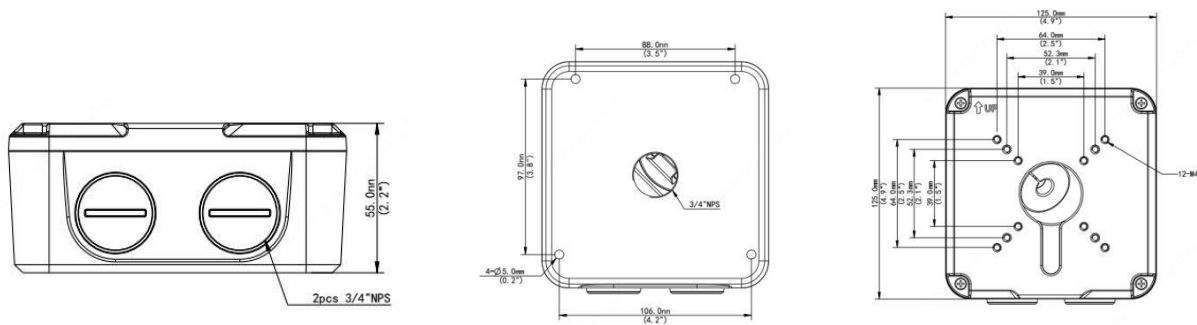

Dimensions

Petawise Inc.

Unit 8-9, 1040 Martin Grove Road, Etobicoke, Ontario, Canada M9W 4W1
Sales@petawise.com; Marketing@petawise.com
www.petawise.com

*Product specifications and availability are subject to change without notice.