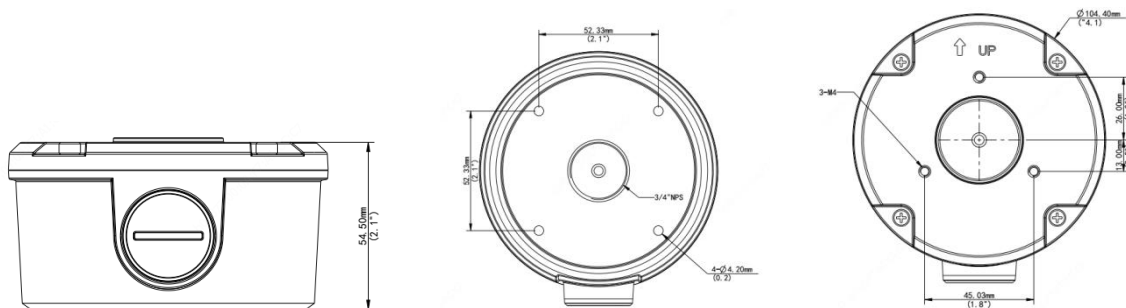

# Bullet Junction Box JB05

## Specifications

Bracket	JB05
Application	Junction Box for PW535 & PW232 series with circular base
Dimensions	Φ104.4mm*54.5mm (4.11" x2.15")
Weight	0.36kg(0.79lb)
Material	Aluminum alloy

## Dimensions